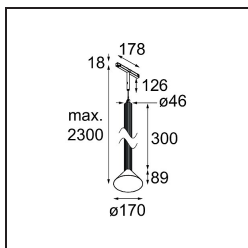

Date
Customer
Project
Type

*Extruded Track 48V Suspended 46 300 1x LED 1800-3000K WD Flood DALI Bronze Anodised - Black Brushed Anodised*

This statement luminaire loves to play with light when it's on and when it's off. Its strong lines bring vertical structure to your space. The grooves along the shaft tell a different tale, every time the surrounding light changes. A cone-shape lampshade offers glare-free, intimate, accent light. Extruded is made for exchange. People to people, light to shadow.

### Specifications

Material	13690526
Light Source Type	LED
LED Type	BRIDGELUX WARMDIM 6W
LED technology	LED COB
CRI	Min. 95
Colour Temperature	1800-3000K (Warm Dim)
Lifetime	L80B10 @50,000 Hours
Lamp Included	Yes
Number of Light Sources	1
CIE flux code	98 100 100 100 77
Binning (SDCM)	3
Light Direction	Down
Optic	Reflector
Measured beam angle (°)	46.1
Input Voltage	48Vdc
Luminaire power (W)	6.0
Electrical Class	III
IP Rating	20
Glow wire rating (°C)	960
Dimming Protocol	DALI
DALI Standard	DALI-2
Indoor/Outdoor	Indoor
Application	Ceiling
Mounting	Suspended
Distance to Lighted Object (m)	0,1
Primary Colour & Primary Finish	Bronze, Anodised
Secondary Colour & Secondary Finish	Black, Brushed Anodised
Gross weight (g)	1280.0
Luminous flux per lamp (lm)	388
Efficacy (lm/W)	65
Glare rating	22