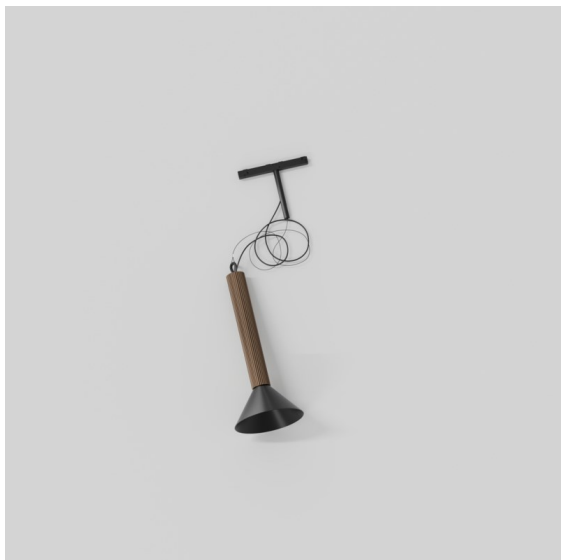

Date
Customer
Project
Type

*Extruded Track 48V Suspended 46 300 1x LED 1800-3000K WD Flood DALI Bronze Anodised - Black Brushed Anodised*

This statement luminaire loves to play with light when it's on and when it's off. Its strong lines bring vertical structure to your space. The grooves along the shaft tell a different tale, every time the surrounding light changes. A cone-shape lampshade offers glare-free, intimate, accent light. Extruded is made for exchange. People to people, light to shadow.

### Specifications

Material	13690526
Light Source Type	LED
LED Type	BRIDGELUX WARMDIM 6W
LED technology	LED COB
CRI	Min. 95
Colour Temperature	1800-3000K (Warm Dim)
Lifetime	L80B10 @50,000 Hours
Lamp Included	Yes
Number of Light Sources	1
CIE flux code	98 100 100 100 77
Binning (SDCM)	3
Light Direction	Down
Optic	Reflector
Measured beam angle (°)	46.1
Input Voltage	48Vdc
Luminaire power (W)	6.0
Electrical Class	III
IP Rating	20
Glow wire rating (°C)	960
Dimming Protocol	DALI
DALI Standard	DALI-2
Indoor/Outdoor	Indoor
Application	Ceiling
Mounting	Suspended
Distance to Lighted Object (m)	0,1
Primary Colour & Primary Finish	Bronze, Anodised
Secondary Colour & Secondary Finish	Black, Brushed Anodised
Gross weight (g)	1280.0
Luminous flux per lamp (lm)	388
Efficacy (lm/W)	65
Glare rating	22

---

Remark

- This is not a complete product. Pista track 48V system required.
  - For installations without dimmer, it is recommended to use 1-10 V luminaires.
-

**TM30 & CRI diagram**

**Light distribution & beam diagram**