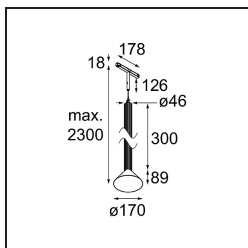

Date
Customer
Project
Type

Extruded Track 48V Suspended 46 300 1x LED 1800-3000K WD Flood DALI Black Anodised - Black Brushed Anodised

This statement luminaire loves to play with light when it's on and when it's off. Its strong lines bring vertical structure to your space. The grooves along the shaft tell a different tale, every time the surrounding light changes. A cone-shape lampshade offers glare-free, intimate, accent light. Extruded is made for exchange. People to people, light to shadow.

Specifications

Material	13690520
Light Source Type	LED
LED Type	BRIDGELUX WARMDIM 6W
LED technology	LED COB
CRI	Min. 95
Colour Temperature	1800-3000K (Warm Dim)
Lifetime	L80B10 @50,000 Hours
Lamp Included	Yes
Number of Light Sources	1
CIE flux code	98 100 100 100 77
Binning (SDCM)	3
Light Direction	Down
Optic	Reflector
Measured beam angle (°)	46.1
Input Voltage	48Vdc
Luminaire power (W)	6.0
Electrical Class	III
IP Rating	20
Glow wire rating (°C)	960
Dimming Protocol	DALI
DALI Standard	DALI-2
Indoor/Outdoor	Indoor
Application	Ceiling
Mounting	Suspended
Distance to Lighted Object (m)	0,1
Primary Colour & Primary Finish	Black, Anodised
Secondary Colour & Secondary Finish	Black, Brushed Anodised
Gross weight (g)	1280.0
Luminous flux per lamp (lm)	388
Efficacy (lm/W)	65
Glare rating	22