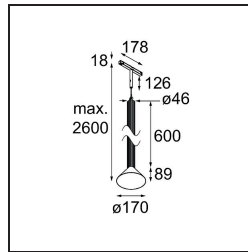

### Specifications

|                                     |   |
|-------------------------------------|---|
| Material                            | 13690721  |
| Light Source Type                   | LED   |
| LED Type                            | BRIDGELUX V6 HD G8  |
| LED technology                      | LED COB   |
| CRI                                 | Min. 90   |
| Colour Temperature                  | 3000K   |
| Lifetime                            | L80B10 @50,000 Hours  |
| Lamp Included                       | Yes   |
| Number of Light Sources             | 1   |
| CIE flux code                       | 99 100 100 100 73   |
| Binning (SDCM)                      | 2   |
| Light Direction                     | Down  |
| Optic                               | Reflector   |
| Measured beam angle (°)             | 41.8  |
| Input Voltage                       | 48Vdc   |
| Luminaire power (W)                 | 8.5   |
| Electrical Class                    | III   |
| IP Rating                           | 20  |
| Glow wire rating (°C)               | 960   |
| Dimming Protocol                    | 1-10V   |
| Indoor/Outdoor                      | Indoor  |
| Application                         | Ceiling   |
| Mounting                            | Suspended   |
| Distance to Lighted Object (m)      | 0,1   |
| Primary Colour & Primary Finish     | Black, Anodised   |
| Secondary Colour & Secondary Finish | Bronze, Brushed Anodised  |
| Gross weight (g)                    | 1910.0  |
| Luminous flux per lamp (lm)         | 723   |
| Efficacy (lm/W)                     | 85  |
| Glare rating                        | 24  |
| Remark                              | <ul style="list-style-type: none"> <li>• This is not a complete product. Pista track 48V system required.</li> <li>• For installations without dimmer, it is recommended to use 1-10 V luminaires.</li> </ul> |