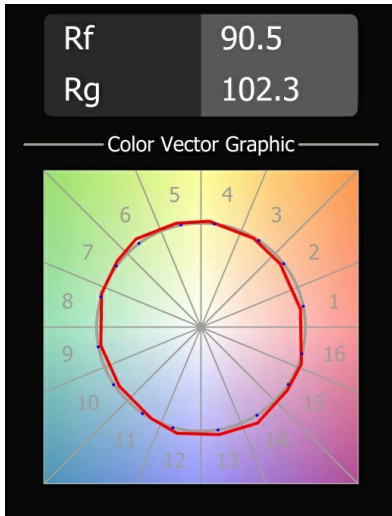

|          |
|----------|
| Date     |
| Customer |
| Project  |
| Type     |

*Extruded Track 48V Suspended 46 600 1x LED 3000K Flood 1-10V Black Anodised - Bronze Brushed Anodised*

This statement luminaire loves to play with light when it's on and when it's off. Its strong lines bring vertical structure to your space. The grooves along the shaft tell a different tale, every time the surrounding light changes. A cone-shape lampshade offers glare-free, intimate, accent light. Extruded is made for exchange. People to people, light to shadow.

**TM30 & CRI diagram**

**Light distribution & beam diagram**