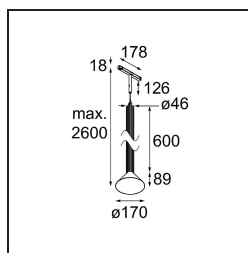

Date
Customer
Project
Type

*Extruded Track 48V Suspended 46 600 1x LED 3000K Flood 1-10V Black Anodised - Bronze Brushed Anodised*

This statement luminaire loves to play with light when it's on and when it's off. Its strong lines bring vertical structure to your space. The grooves along the shaft tell a different tale, every time the surrounding light changes. A cone-shape lampshade offers glare-free, intimate, accent light. Extruded is made for exchange. People to people, light to shadow.

### Specifications

Material	13690721
Light Source Type	LED
LED Type	BRIDGELUX V6 HD G8
LED technology	LED COB
CRI	Min. 90
Colour Temperature	3000K
Lifetime	L80B10 @50,000 Hours
Lamp Included	Yes
Number of Light Sources	1
CIE flux code	99 100 100 100 73
Binning (SDCM)	2
Light Direction	Down
Optic	Reflector
Measured beam angle (°)	41.8
Input Voltage	48Vdc
Luminaire power (W)	8.5
Electrical Class	III
IP Rating	20
Glow wire rating (°C)	960
Dimming Protocol	1-10V
Indoor/Outdoor	Indoor
Application	Ceiling
Mounting	Suspended
Distance to Lighted Object (m)	0,1
Primary Colour & Primary Finish	Black, Anodised
Secondary Colour & Secondary Finish	Bronze, Brushed Anodised
Gross weight (g)	1910.0
Luminous flux per lamp (lm)	723
Efficacy (lm/W)	85
Glare rating	24
Remark	<ul style="list-style-type: none"> <li>• This is not a complete product. Pista track 48V system required.</li> <li>• For installations without dimmer, it is recommended to use 1-10 V luminaires.</li> </ul>

**TM30 & CRI diagram**

**Light distribution & beam diagram**

Diagrams