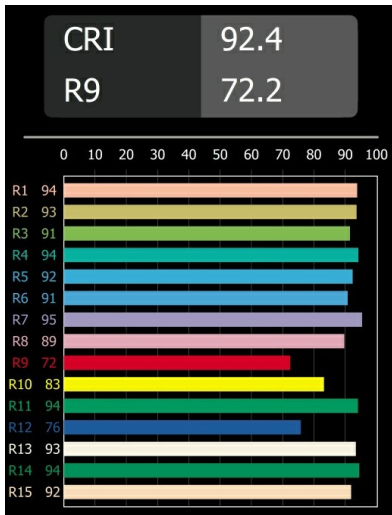

TM30 & CRI diagram