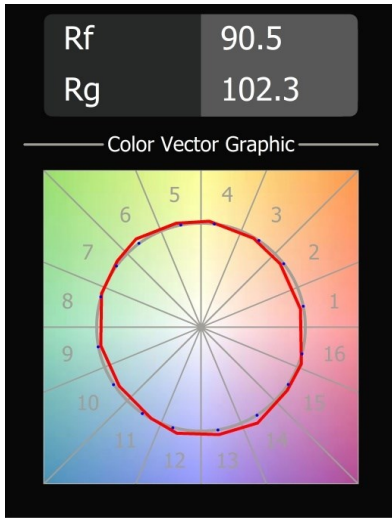

Date
Customer
Project
Type

*Extruded Track 48V Suspended 46 600 1x LED 3000K Flood 1-10V Black Anodised - Bronze Brushed Anodised*

This statement luminaire loves to play with light when it's on and when it's off. Its strong lines bring vertical structure to your space. The grooves along the shaft tell a different tale, every time the surrounding light changes. A cone-shape lampshade offers glare-free, intimate, accent light. Extruded is made for exchange. People to people, light to shadow.

### Specifications

Material	13690721
Light Source Type	LED
LED Type	BRIDGELUX V6 HD G8
LED technology	LED COB
CRI	Min. 90
Colour Temperature	3000K
Lifetime	L80B10 @50,000 Hours
Lamp Included	Yes
Number of Light Sources	1
CIE flux code	99 100 100 100 73
Binning (SDCM)	2
Light Direction	Down
Optic	Reflector
Measured beam angle (°)	41.8
Input Voltage	48Vdc
Luminaire power (W)	8.5
Electrical Class	III
IP Rating	20
Glow wire rating (°C)	960
Dimming Protocol	1-10V
Indoor/Outdoor	Indoor
Application	Ceiling
Mounting	Suspended
Distance to Lighted Object (m)	0,1
Primary Colour & Primary Finish	Black, Anodised
Secondary Colour & Secondary Finish	Bronze, Brushed Anodised
Gross weight (g)	1910.0
Luminous flux per lamp (lm)	723
Efficacy (lm/W)	85
Glare rating	24
Remark	<ul style="list-style-type: none"> <li>• This is not a complete product. Pista track 48V system required.</li> <li>• For installations without dimmer, it is recommended to use 1-10 V luminaires.</li> </ul>

**TM30 & CRI diagram**

**Light distribution & beam diagram**

Diagrams