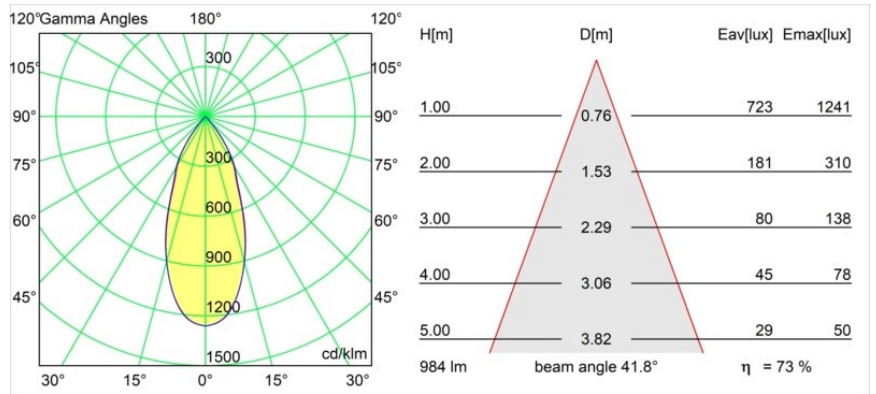

### Specifications

Material	13690721
Light Source Type	LED
LED Type	BRIDGELUX V6 HD G8
LED technology	LED COB
CRI	Min. 90
Colour Temperature	3000K
Lifetime	L80B10 @50,000 Hours
Lamp Included	Yes
Number of Light Sources	1
CIE flux code	99 100 100 100 73
Binning (SDCM)	2
Light Direction	Down
Optic	Reflector
Measured beam angle (°)	41.8
Input Voltage	48Vdc
Luminaire power (W)	8.5
Electrical Class	III
IP Rating	20
Glow wire rating (°C)	960
Dimming Protocol	1-10V
Indoor/Outdoor	Indoor
Application	Ceiling
Mounting	Suspended
Distance to Lighted Object (m)	0,1
Primary Colour & Primary Finish	Black, Anodised
Secondary Colour & Secondary Finish	Bronze, Brushed Anodised
Gross weight (g)	1910.0
Luminous flux per lamp (lm)	723
Efficacy (lm/W)	85
Glare rating	24
Remark	<ul style="list-style-type: none"> <li>• This is not a complete product. Pista track 48V system required.</li> <li>• For installations without dimmer, it is recommended to use 1-10 V luminaires.</li> </ul>

**TM30 & CRI diagram**

**Light distribution & beam diagram**

Diagrams