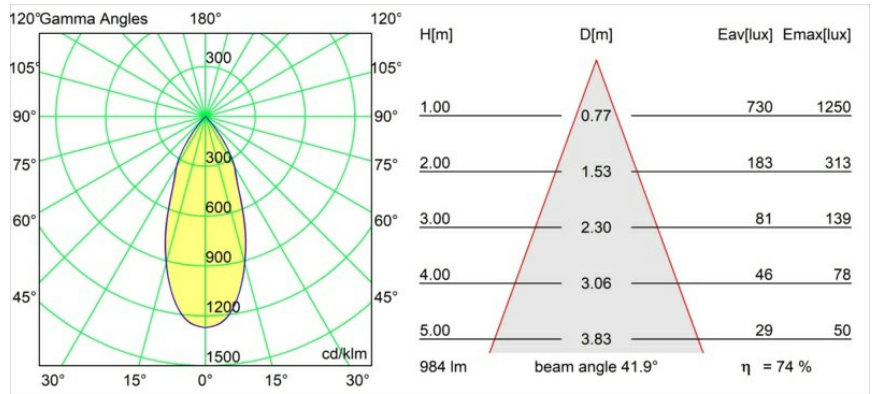

### Specifications

Material	13690431
Light Source Type	LED
LED Type	BRIDGELUX V6 HD G8
LED technology	LED COB
CRI	Min. 90
Colour Temperature	3000K
Lifetime	L80B10 @50,000 Hours
Lamp Included	Yes
Number of Light Sources	1
CIE flux code	99 100 100 100 74
Binning (SDCM)	2
Light Direction	Down
Optic	Reflector
Measured beam angle (°)	41.9
Input Voltage	48Vdc
Luminaire power (W)	8.5
Electrical Class	III
IP Rating	20
Glow wire rating (°C)	960
Dimming Protocol	DALI
DALI Standard	DALI-2
Indoor/Outdoor	Indoor
Application	Ceiling
Mounting	Suspended
Distance to Lighted Object (m)	0,1
Primary Colour & Primary Finish	Champagne, Anodised
Secondary Colour & Secondary Finish	Black, Brushed Anodised
Gross weight (g)	1280.0
Luminous flux per lamp (lm)	731
Efficacy (lm/W)	86
Glare rating	24
Remark	<ul style="list-style-type: none"> <li>• This is not a complete product. Pista track 48V system required.</li> <li>• For installations without dimmer, it is recommended to use 1-10 V luminaires.</li> </ul>

**TM30 & CRI diagram**

**Light distribution & beam diagram**

Diagrams