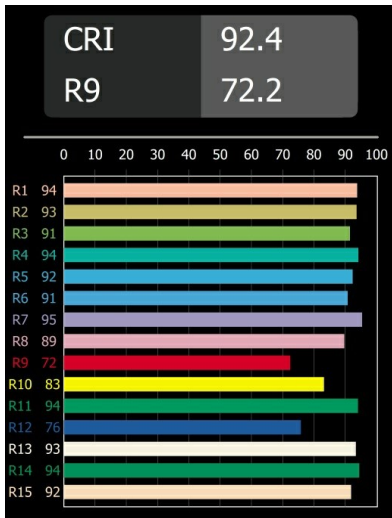

Date
Customer
Project
Type

*Extruded Track 48V Suspended 46 300 1x LED 3000K Flood DALI Champagne Anodised - Black Brushed Anodised*

This statement luminaire loves to play with light when it's on and when it's off. Its strong lines bring vertical structure to your space. The grooves along the shaft tell a different tale, every time the surrounding light changes. A cone-shape lampshade offers glare-free, intimate, accent light. Extruded is made for exchange. People to people, light to shadow.

### Specifications

Material	13690431
Light Source Type	LED
LED Type	BRIDGELUX V6 HD G8
LED technology	LED COB
CRI	Min. 90
Colour Temperature	3000K
Lifetime	L80B10 @50,000 Hours
Lamp Included	Yes
Number of Light Sources	1
CIE flux code	99 100 100 100 74
Binning (SDCM)	2
Light Direction	Down
Optic	Reflector
Measured beam angle (°)	41.9
Input Voltage	48Vdc
Luminaire power (W)	8.5
Electrical Class	III
IP Rating	20
Glow wire rating (°C)	960
Dimming Protocol	DALI
DALI Standard	DALI-2
Indoor/Outdoor	Indoor
Application	Ceiling
Mounting	Suspended
Distance to Lighted Object (m)	0,1
Primary Colour & Primary Finish	Champagne, Anodised
Secondary Colour & Secondary Finish	Black, Brushed Anodised
Gross weight (g)	1280.0
Luminous flux per lamp (lm)	731
Efficacy (lm/W)	86
Glare rating	24
Remark	<ul style="list-style-type: none"> <li>• This is not a complete product. Pista track 48V system required.</li> <li>• For installations without dimmer, it is recommended to use 1-10 V luminaires.</li> </ul>

**TM30 & CRI diagram**

**Light distribution & beam diagram**

Diagrams