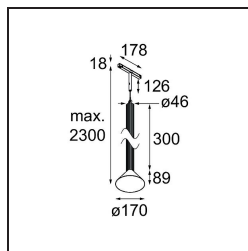

Date
Customer
Project
Type

*Extruded Track 48V Suspended 46 300 1x LED 3000K Flood DALI Champagne Anodised - Black Brushed Anodised*

This statement luminaire loves to play with light when it's on and when it's off. Its strong lines bring vertical structure to your space. The grooves along the shaft tell a different tale, every time the surrounding light changes. A cone-shape lampshade offers glare-free, intimate, accent light. Extruded is made for exchange. People to people, light to shadow.

### Specifications

Material	13690431
Light Source Type	LED
LED Type	BRIDGELUX V6 HD G8
LED technology	LED COB
CRI	Min. 90
Colour Temperature	3000K
Lifetime	L80B10 @50,000 Hours
Lamp Included	Yes
Number of Light Sources	1
CIE flux code	99 100 100 100 74
Binning (SDCM)	2
Light Direction	Down
Optic	Reflector
Measured beam angle (°)	41.9
Input Voltage	48Vdc
Luminaire power (W)	8.5
Electrical Class	III
IP Rating	20
Glow wire rating (°C)	960
Dimming Protocol	DALI
DALI Standard	DALI-2
Indoor/Outdoor	Indoor
Application	Ceiling
Mounting	Suspended
Distance to Lighted Object (m)	0,1
Primary Colour & Primary Finish	Champagne, Anodised
Secondary Colour & Secondary Finish	Black, Brushed Anodised
Gross weight (g)	1280.0
Luminous flux per lamp (lm)	731
Efficacy (lm/W)	86
Glare rating	24
Remark	<ul style="list-style-type: none"> <li>• This is not a complete product. Pista track 48V system required.</li> <li>• For installations without dimmer, it is recommended to use 1-10 V luminaires.</li> </ul>

**TM30 & CRI diagram**

**Light distribution & beam diagram**

Diagrams