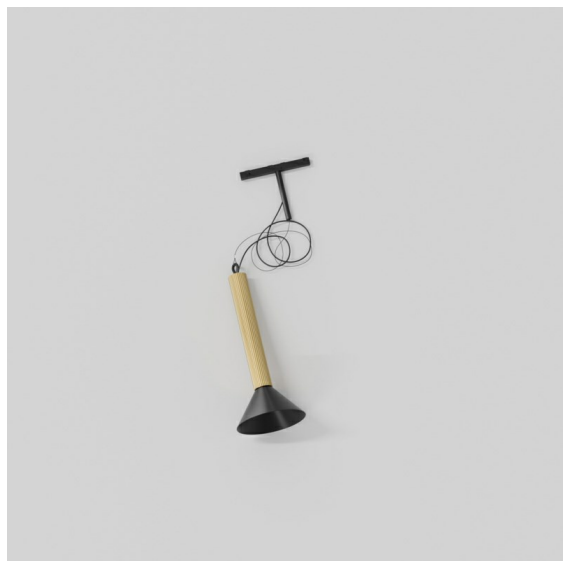

Date
Customer
Project
Type

*Extruded Track 48V Suspended 46 300 1x LED 3000K Flood DALI Champagne Anodised - Black Brushed Anodised*

This statement luminaire loves to play with light when it's on and when it's off. Its strong lines bring vertical structure to your space. The grooves along the shaft tell a different tale, every time the surrounding light changes. A cone-shape lampshade offers glare-free, intimate, accent light. Extruded is made for exchange. People to people, light to shadow.

### Specifications

Material	13690431
Light Source Type	LED
LED Type	BRIDGELUX V6 HD G8
LED technology	LED COB
CRI	Min. 90
Colour Temperature	3000K
Lifetime	L80B10 @50,000 Hours
Lamp Included	Yes
Number of Light Sources	1
CIE flux code	99 100 100 100 74
Binning (SDCM)	2
Light Direction	Down
Optic	Reflector
Measured beam angle (°)	41.9
Input Voltage	48Vdc
Luminaire power (W)	8.5
Electrical Class	III
IP Rating	20
Glow wire rating (°C)	960
Dimming Protocol	DALI
DALI Standard	DALI-2
Indoor/Outdoor	Indoor
Application	Ceiling
Mounting	Suspended
Distance to Lighted Object (m)	0,1
Primary Colour & Primary Finish	Champagne, Anodised
Secondary Colour & Secondary Finish	Black, Brushed Anodised
Gross weight (g)	1280.0
Luminous flux per lamp (lm)	731
Efficacy (lm/W)	86
Glare rating	24
Remark	<ul style="list-style-type: none"> <li>• This is not a complete product. Pista track 48V system required.</li> <li>• For installations without dimmer, it is recommended to use 1-10 V luminaires.</li> </ul>