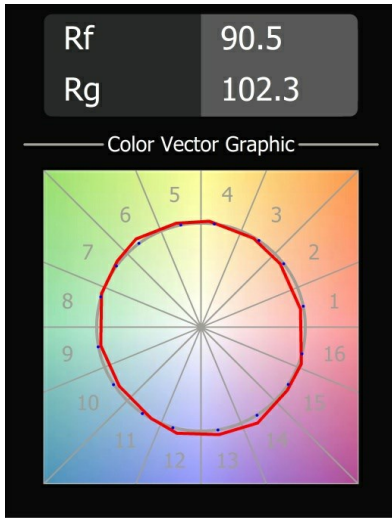

Date
Customer
Project
Type

*Extruded Track 48V Suspended 46 300 1x LED 3000K Flood DALI Champagne Anodised - Black Brushed Anodised*

This statement luminaire loves to play with light when it's on and when it's off. Its strong lines bring vertical structure to your space. The grooves along the shaft tell a different tale, every time the surrounding light changes. A cone-shape lampshade offers glare-free, intimate, accent light. Extruded is made for exchange. People to people, light to shadow.

### Specifications

Material	13690431
Light Source Type	LED
LED Type	BRIDGELUX V6 HD G8
LED technology	LED COB
CRI	Min. 90
Colour Temperature	3000K
Lifetime	L80B10 @50,000 Hours
Lamp Included	Yes
Number of Light Sources	1
CIE flux code	99 100 100 100 74
Binning (SDCM)	2
Light Direction	Down
Optic	Reflector
Measured beam angle (°)	41.9
Input Voltage	48Vdc
Luminaire power (W)	8.5
Electrical Class	III
IP Rating	20
Glow wire rating (°C)	960
Dimming Protocol	DALI
DALI Standard	DALI-2
Indoor/Outdoor	Indoor
Application	Ceiling
Mounting	Suspended
Distance to Lighted Object (m)	0,1
Primary Colour & Primary Finish	Champagne, Anodised
Secondary Colour & Secondary Finish	Black, Brushed Anodised
Gross weight (g)	1280.0
Luminous flux per lamp (lm)	731
Efficacy (lm/W)	86
Glare rating	24
Remark	<ul style="list-style-type: none"> <li>• This is not a complete product. Pista track 48V system required.</li> <li>• For installations without dimmer, it is recommended to use 1-10 V luminaires.</li> </ul>

**TM30 & CRI diagram**

**Light distribution & beam diagram**

Diagrams