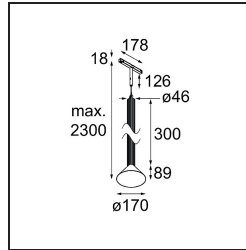

### Specifications

|                                     |                             |
|-------------------------------------|-----------------------------|
| Material                            | 13690423                    |
| Light Source Type                   | LED                         |
| LED Type                            | BRIDGELUX V6 HD G8          |
| LED technology                      | LED COB                     |
| CRI                                 | Min. 90                     |
| Colour Temperature                  | 3000K                       |
| Lifetime                            | L80B10 @50,000 Hours        |
| Lamp Included                       | Yes                         |
| Number of Light Sources             | 1                           |
| CIE flux code                       | 98 100 100 100 76           |
| Binning (SDCM)                      | 2                           |
| Light Direction                     | Down                        |
| Optic                               | Reflector                   |
| Measured beam angle (°)             | 41.9                        |
| Input Voltage                       | 48Vdc                       |
| Luminaire power (W)                 | 8.5                         |
| Electrical Class                    | III                         |
| IP Rating                           | 20                          |
| Glow wire rating (°C)               | 960                         |
| Dimming Protocol                    | DALI                        |
| DALI Standard                       | DALI-2                      |
| Indoor/Outdoor                      | Indoor                      |
| Application                         | Ceiling                     |
| Mounting                            | Suspended                   |
| Distance to Lighted Object (m)      | 0,1                         |
| Primary Colour & Primary Finish     | Black, Anodised             |
| Secondary Colour & Secondary Finish | Champagne, Brushed Anodised |
| Gross weight (g)                    | 1280.0                      |
| Luminous flux per lamp (lm)         | 746                         |
| Efficacy (lm/W)                     | 88                          |
| Glare rating                        | 24                          |