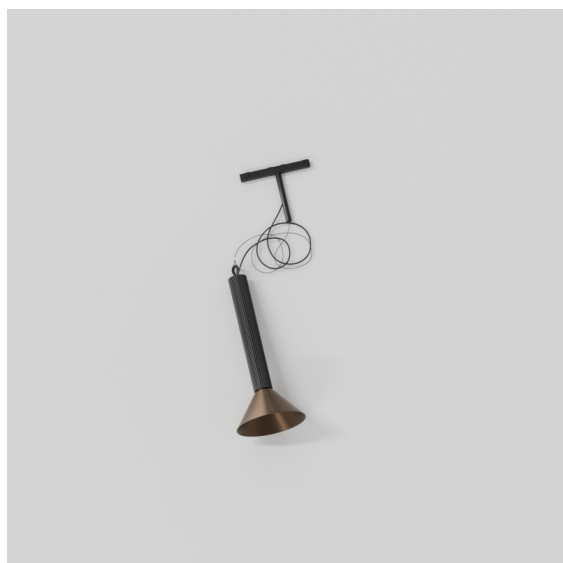

*Extruded Track 48V Suspended 46 300 1x LED 3000K Flood DALI Black Anodised - Bronze Brushed Anodised*

This statement luminaire loves to play with light when it's on and when it's off. Its strong lines bring vertical structure to your space. The grooves along the shaft tell a different tale, every time the surrounding light changes. A cone-shape lampshade offers glare-free, intimate, accent light. Extruded is made for exchange. People to people, light to shadow.

### Specifications

Material	13690421
Light Source Type	LED
LED Type	BRIDGELUX V6 HD G8
LED technology	LED COB
CRI	Min. 90
Colour Temperature	3000K
Lifetime	L80B10 @50,000 Hours
Lamp Included	Yes
Number of Light Sources	1
CIE flux code	99 100 100 100 73
Binning (SDCM)	2
Light Direction	Down
Optic	Reflector
Measured beam angle (°)	41.8
Input Voltage	48Vdc
Luminaire power (W)	8.5
Electrical Class	III
IP Rating	20
Glow wire rating (°C)	960
Dimming Protocol	DALI
DALI Standard	DALI-2
Indoor/Outdoor	Indoor
Application	Ceiling
Mounting	Suspended
Distance to Lighted Object (m)	0,1
Primary Colour & Primary Finish	Black, Anodised
Secondary Colour & Secondary Finish	Bronze, Brushed Anodised
Gross weight (g)	1280.0
Luminous flux per lamp (lm)	723
Efficacy (lm/W)	85
Glare rating	24

---

Remark

- This is not a complete product. Pista track 48V system required.
  - For installations without dimmer, it is recommended to use 1-10 V luminaires.
-

**TM30 & CRI diagram**

**Light distribution & beam diagram**