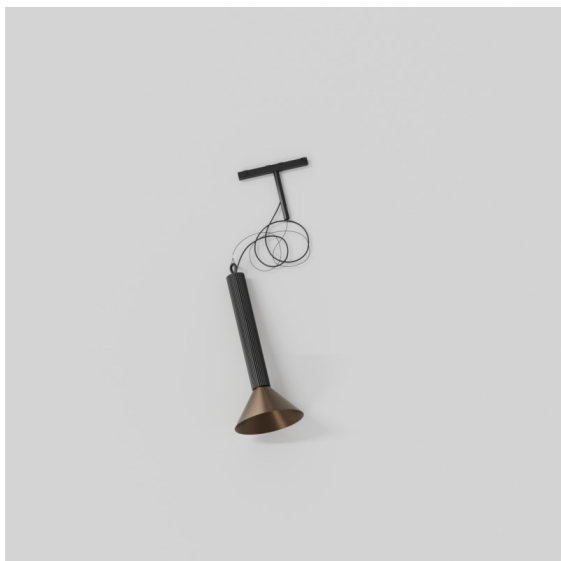

Date
Customer
Project
Type

*Extruded Track 48V Suspended 46 300 1x LED 3000K Flood DALI Black Anodised - Bronze Brushed Anodised*

This statement luminaire loves to play with light when it's on and when it's off. Its strong lines bring vertical structure to your space. The grooves along the shaft tell a different tale, every time the surrounding light changes. A cone-shape lampshade offers glare-free, intimate, accent light. Extruded is made for exchange. People to people, light to shadow.

### Specifications

Material	13690421
Light Source Type	LED
LED Type	BRIDGELUX V6 HD G8
LED technology	LED COB
CRI	Min. 90
Colour Temperature	3000K
Lifetime	L80B10 @50,000 Hours
Lamp Included	Yes
Number of Light Sources	1
CIE flux code	99 100 100 100 73
Binning (SDCM)	2
Light Direction	Down
Optic	Reflector
Measured beam angle (°)	41.8
Input Voltage	48Vdc
Luminaire power (W)	8.5
Electrical Class	III
IP Rating	20
Glow wire rating (°C)	960
Dimming Protocol	DALI
DALI Standard	DALI-2
Indoor/Outdoor	Indoor
Application	Ceiling
Mounting	Suspended
Distance to Lighted Object (m)	0,1
Primary Colour & Primary Finish	Black, Anodised
Secondary Colour & Secondary Finish	Bronze, Brushed Anodised
Gross weight (g)	1280.0
Luminous flux per lamp (lm)	723
Efficacy (lm/W)	85
Glare rating	24

---

Remark

- This is not a complete product. Pista track 48V system required.
  - For installations without dimmer, it is recommended to use 1-10 V luminaires.
-

**TM30 & CRI diagram**

**Light distribution & beam diagram**