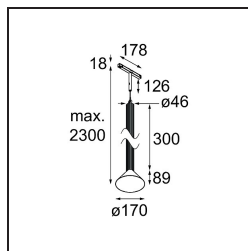

Date
Customer
Project
Type

*Extruded Track 48V Suspended 46 300 1x LED 3000K Flood DALI Black Anodised - Bronze Brushed Anodised*

This statement luminaire loves to play with light when it's on and when it's off. Its strong lines bring vertical structure to your space. The grooves along the shaft tell a different tale, every time the surrounding light changes. A cone-shape lampshade offers glare-free, intimate, accent light. Extruded is made for exchange. People to people, light to shadow.

### Specifications

Material	13690421
Light Source Type	LED
LED Type	BRIDGELUX V6 HD G8
LED technology	LED COB
CRI	Min. 90
Colour Temperature	3000K
Lifetime	L80B10 @50,000 Hours
Lamp Included	Yes
Number of Light Sources	1
CIE flux code	99 100 100 100 73
Binning (SDCM)	2
Light Direction	Down
Optic	Reflector
Measured beam angle (°)	41.8
Input Voltage	48Vdc
Luminaire power (W)	8.5
Electrical Class	III
IP Rating	20
Glow wire rating (°C)	960
Dimming Protocol	DALI
DALI Standard	DALI-2
Indoor/Outdoor	Indoor
Application	Ceiling
Mounting	Suspended
Distance to Lighted Object (m)	0,1
Primary Colour & Primary Finish	Black, Anodised
Secondary Colour & Secondary Finish	Bronze, Brushed Anodised
Gross weight (g)	1280.0
Luminous flux per lamp (lm)	723
Efficacy (lm/W)	85
Glare rating	24