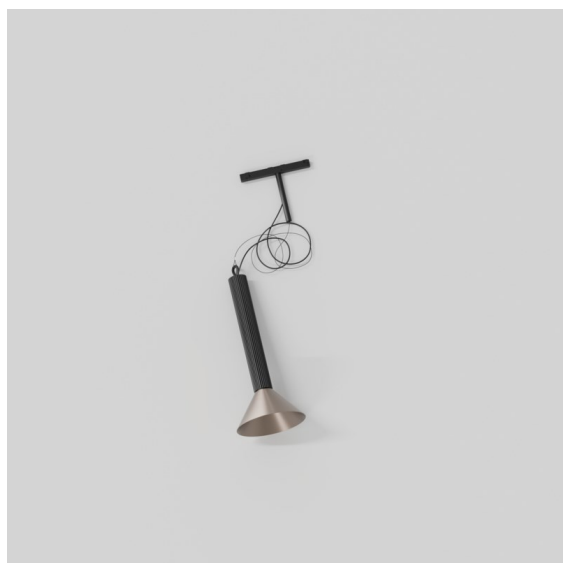

Date
Customer
Project
Type

Extruded Track 48V Suspended 46 300 1x LED 2700K Flood DALI Black Anodised - Silver Bronze Brushed Anodised

This statement luminaire loves to play with light when it's on and when it's off. Its strong lines bring vertical structure to your space. The grooves along the shaft tell a different tale, every time the surrounding light changes. A cone-shape lampshade offers glare-free, intimate, accent light. Extruded is made for exchange. People to people, light to shadow.

Specifications

Material	13690325
Light Source Type	LED
LED Type	BRIDGELUX V6 HD G8
LED technology	LED COB
CRI	Min. 90
Colour Temperature	2700K
Lifetime	L80B10 @50,000 Hours
Lamp Included	Yes
Number of Light Sources	1
CIE flux code	99 100 100 100 74
Binning (SDCM)	2
Light Direction	Down
Optic	Reflector
Measured beam angle (°)	42.0
Input Voltage	48Vdc
Luminaire power (W)	8.5
Electrical Class	III
IP Rating	20
Glow wire rating (°C)	960
Dimming Protocol	DALI
DALI Standard	DALI-2
Indoor/Outdoor	Indoor
Application	Ceiling
Mounting	Suspended
Distance to Lighted Object (m)	0,1
Primary Colour & Primary Finish	Black, Anodised
Secondary Colour & Secondary Finish	Silver Bronze, Brushed Anodised
Gross weight (g)	1280.0
Luminous flux per lamp (lm)	710
Efficacy (lm/W)	84
Glare rating	23

Remark

- This is not a complete product. Pista track 48V system required.
 - For installations without dimmer, it is recommended to use 1-10 V luminaires.
-

TM30 & CRI diagram

Light distribution & beam diagram