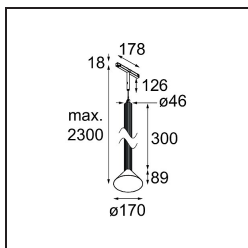

Date
Customer
Project
Type

Extruded Track 48V Suspended 46 300 1x LED 2700K Flood DALI Black Anodised - Silver Bronze Brushed Anodised

This statement luminaire loves to play with light when it's on and when it's off. Its strong lines bring vertical structure to your space. The grooves along the shaft tell a different tale, every time the surrounding light changes. A cone-shape lampshade offers glare-free, intimate, accent light. Extruded is made for exchange. People to people, light to shadow.

Specifications

Material	13690325
Light Source Type	LED
LED Type	BRIDGELUX V6 HD G8
LED technology	LED COB
CRI	Min. 90
Colour Temperature	2700K
Lifetime	L80B10 @50,000 Hours
Lamp Included	Yes
Number of Light Sources	1
CIE flux code	99 100 100 100 74
Binning (SDCM)	2
Light Direction	Down
Optic	Reflector
Measured beam angle (°)	42.0
Input Voltage	48Vdc
Luminaire power (W)	8.5
Electrical Class	III
IP Rating	20
Glow wire rating (°C)	960
Dimming Protocol	DALI
DALI Standard	DALI-2
Indoor/Outdoor	Indoor
Application	Ceiling
Mounting	Suspended
Distance to Lighted Object (m)	0,1
Primary Colour & Primary Finish	Black, Anodised
Secondary Colour & Secondary Finish	Silver Bronze, Brushed Anodised
Gross weight (g)	1280.0
Luminous flux per lamp (lm)	710
Efficacy (lm/W)	84
Glare rating	23