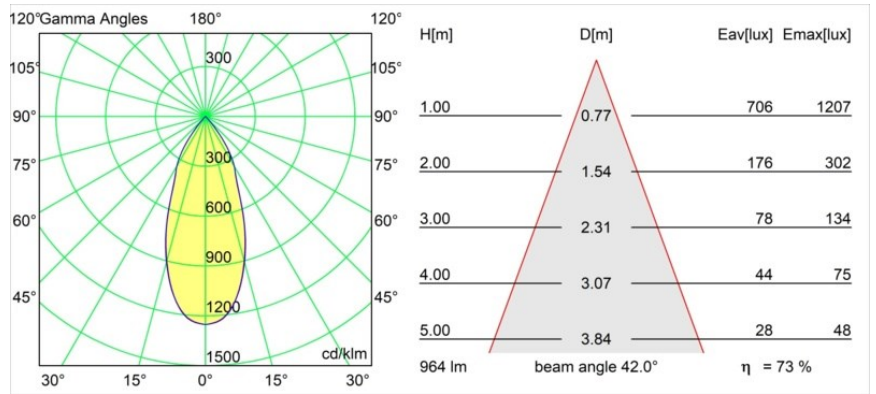

Light distribution & beam diagram