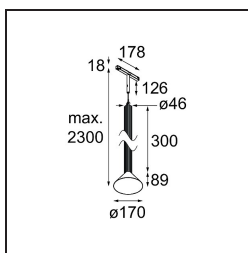

Date
Customer
Project
Type

*Extruded Track 48V Suspended 46 300 1x LED 2700K Flood DALI Black Anodised - Bronze Brushed Anodised*

This statement luminaire loves to play with light when it's on and when it's off. Its strong lines bring vertical structure to your space. The grooves along the shaft tell a different tale, every time the surrounding light changes. A cone-shape lampshade offers glare-free, intimate, accent light. Extruded is made for exchange. People to people, light to shadow.

### Specifications

Material	13690321
Light Source Type	LED
LED Type	BRIDGELUX V6 HD G8
LED technology	LED COB
CRI	Min. 90
Colour Temperature	2700K
Lifetime	L80B10 @50,000 Hours
Lamp Included	Yes
Number of Light Sources	1
CIE flux code	99 100 100 100 73
Binning (SDCM)	2
Light Direction	Down
Optic	Reflector
Measured beam angle (°)	41.8
Input Voltage	48Vdc
Luminaire power (W)	8.5
Electrical Class	III
IP Rating	20
Glow wire rating (°C)	960
Dimming Protocol	DALI
DALI Standard	DALI-2
Indoor/Outdoor	Indoor
Application	Ceiling
Mounting	Suspended
Distance to Lighted Object (m)	0,1
Primary Colour & Primary Finish	Black, Anodised
Secondary Colour & Secondary Finish	Bronze, Brushed Anodised
Gross weight (g)	1280.0
Luminous flux per lamp (lm)	708
Efficacy (lm/W)	83
Glare rating	23