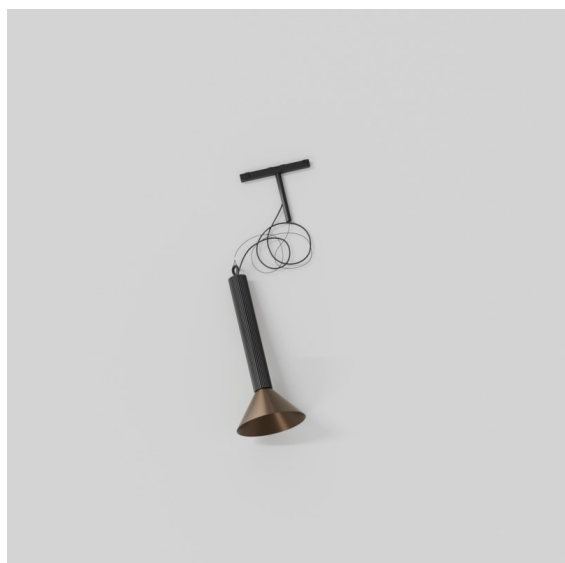

Date
Customer
Project
Type

*Extruded Track 48V Suspended 46 300 1x LED 2700K Flood DALI Black Anodised - Bronze Brushed Anodised*

This statement luminaire loves to play with light when it's on and when it's off. Its strong lines bring vertical structure to your space. The grooves along the shaft tell a different tale, every time the surrounding light changes. A cone-shape lampshade offers glare-free, intimate, accent light. Extruded is made for exchange. People to people, light to shadow.

### Specifications

Material	13690321
Light Source Type	LED
LED Type	BRIDGELUX V6 HD G8
LED technology	LED COB
CRI	Min. 90
Colour Temperature	2700K
Lifetime	L80B10 @50,000 Hours
Lamp Included	Yes
Number of Light Sources	1
CIE flux code	99 100 100 100 73
Binning (SDCM)	2
Light Direction	Down
Optic	Reflector
Measured beam angle (°)	41.8
Input Voltage	48Vdc
Luminaire power (W)	8.5
Electrical Class	III
IP Rating	20
Glow wire rating (°C)	960
Dimming Protocol	DALI
DALI Standard	DALI-2
Indoor/Outdoor	Indoor
Application	Ceiling
Mounting	Suspended
Distance to Lighted Object (m)	0,1
Primary Colour & Primary Finish	Black, Anodised
Secondary Colour & Secondary Finish	Bronze, Brushed Anodised
Gross weight (g)	1280.0
Luminous flux per lamp (lm)	708
Efficacy (lm/W)	83
Glare rating	23

---

Remark

- This is not a complete product. Pista track 48V system required.
  - For installations without dimmer, it is recommended to use 1-10 V luminaires.
-

**TM30 & CRI diagram**

**Light distribution & beam diagram**