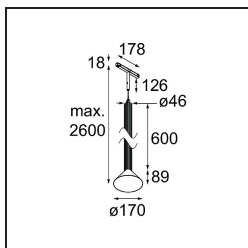

Date
Customer
Project
Type

*Extruded Track 48V Suspended 46 600 1x LED 2700K Flood 1-10V Black Anodised - Silver Bronze Brushed Anodised*

This statement luminaire loves to play with light when it's on and when it's off. Its strong lines bring vertical structure to your space. The grooves along the shaft tell a different tale, every time the surrounding light changes. A cone-shape lampshade offers glare-free, intimate, accent light. Extruded is made for exchange. People to people, light to shadow.

### Specifications

Material	13690625
Light Source Type	LED
LED Type	BRIDGELUX V6 HD G8
LED technology	LED COB
CRI	Min. 90
Colour Temperature	2700K
Lifetime	L80B10 @50,000 Hours
Lamp Included	Yes
Number of Light Sources	1
CIE flux code	99 100 100 100 74
Binning (SDCM)	2
Light Direction	Down
Optic	Reflector
Measured beam angle (°)	42.0
Input Voltage	48Vdc
Luminaire power (W)	8.5
Electrical Class	III
IP Rating	20
Glow wire rating (°C)	960
Dimming Protocol	1-10V
Indoor/Outdoor	Indoor
Application	Ceiling
Mounting	Suspended
Distance to Lighted Object (m)	0,1
Primary Colour & Primary Finish	Black, Anodised
Secondary Colour & Secondary Finish	Silver Bronze, Brushed Anodised
Gross weight (g)	1910.0
Luminous flux per lamp (lm)	710
Efficacy (lm/W)	84
Glare rating	23