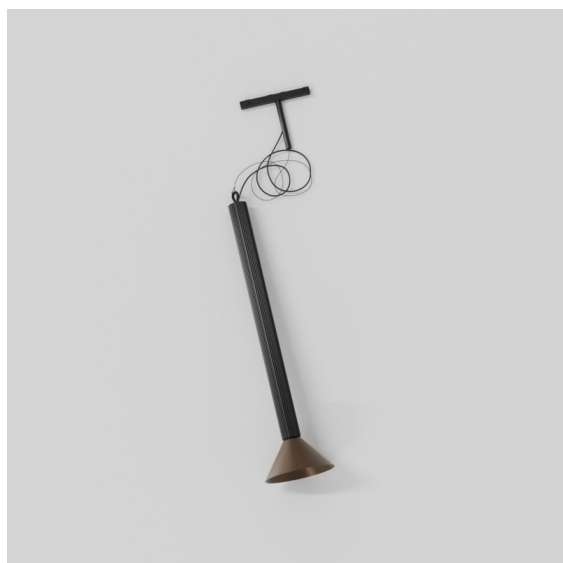

Date
Customer
Project
Type

*Extruded Track 48V Suspended 46 600 1x LED 2700K Flood 1-10V Black Anodised - Bronze Brushed Anodised*

This statement luminaire loves to play with light when it's on and when it's off. Its strong lines bring vertical structure to your space. The grooves along the shaft tell a different tale, every time the surrounding light changes. A cone-shape lampshade offers glare-free, intimate, accent light. Extruded is made for exchange. People to people, light to shadow.

### Specifications

Material	13690621
Light Source Type	LED
LED Type	BRIDGELUX V6 HD G8
LED technology	LED COB
CRI	Min. 90
Colour Temperature	2700K
Lifetime	L80B10 @50,000 Hours
Lamp Included	Yes
Number of Light Sources	1
CIE flux code	99 100 100 100 73
Binning (SDCM)	2
Light Direction	Down
Optic	Reflector
Measured beam angle (°)	41.8
Input Voltage	48Vdc
Luminaire power (W)	8.5
Electrical Class	III
IP Rating	20
Glow wire rating (°C)	960
Dimming Protocol	1-10V
Indoor/Outdoor	Indoor
Application	Ceiling
Mounting	Suspended
Distance to Lighted Object (m)	0,1
Primary Colour & Primary Finish	Black, Anodised
Secondary Colour & Secondary Finish	Bronze, Brushed Anodised
Gross weight (g)	1910.0
Luminous flux per lamp (lm)	708
Efficacy (lm/W)	83
Glare rating	23
Remark	<ul style="list-style-type: none"> <li>• This is not a complete product. Pista track 48V system required.</li> <li>• For installations without dimmer, it is recommended to use 1-10 V luminaires.</li> </ul>