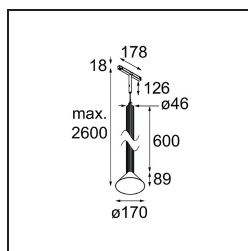

Date
Customer
Project
Type

*Extruded Track 48V Suspended 46 600 1x LED 2700K Flood 1-10V Black Anodised - Bronze Brushed Anodised*

This statement luminaire loves to play with light when it's on and when it's off. Its strong lines bring vertical structure to your space. The grooves along the shaft tell a different tale, every time the surrounding light changes. A cone-shape lampshade offers glare-free, intimate, accent light. Extruded is made for exchange. People to people, light to shadow.

### Specifications

Material	13690621
Light Source Type	LED
LED Type	BRIDGELUX V6 HD G8
LED technology	LED COB
CRI	Min. 90
Colour Temperature	2700K
Lifetime	L80B10 @50,000 Hours
Lamp Included	Yes
Number of Light Sources	1
CIE flux code	99 100 100 100 73
Binning (SDCM)	2
Light Direction	Down
Optic	Reflector
Measured beam angle (°)	41.8
Input Voltage	48Vdc
Luminaire power (W)	8.5
Electrical Class	III
IP Rating	20
Glow wire rating (°C)	960
Dimming Protocol	1-10V
Indoor/Outdoor	Indoor
Application	Ceiling
Mounting	Suspended
Distance to Lighted Object (m)	0,1
Primary Colour & Primary Finish	Black, Anodised
Secondary Colour & Secondary Finish	Bronze, Brushed Anodised
Gross weight (g)	1910.0
Luminous flux per lamp (lm)	708
Efficacy (lm/W)	83
Glare rating	23
Remark	<ul style="list-style-type: none"> <li>• This is not a complete product. Pista track 48V system required.</li> <li>• For installations without dimmer, it is recommended to use 1-10 V luminaires.</li> </ul>

**TM30 & CRI diagram**

**Light distribution & beam diagram**