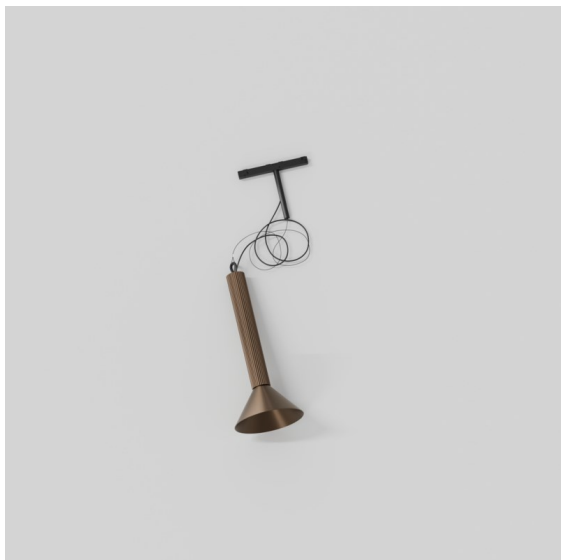

Date
Customer
Project
Type

Extruded Track 48V Suspended 46 300 lx LED 1800-3000K WD Flood 1-10V Bronze Anodised - Bronze Brushed Anodised

This statement luminaire loves to play with light when it's on and when it's off. Its strong lines bring vertical structure to your space. The grooves along the shaft tell a different tale, every time the surrounding light changes. A cone-shape lampshade offers glare-free, intimate, accent light. Extruded is made for exchange. People to people, light to shadow.

Specifications

Material	13690227
Light Source Type	LED
LED Type	BRIDGELUX WARMDIM 6W
LED technology	LED COB
CRI	Min. 95
Colour Temperature	1800-3000K (Warm Dim)
Lifetime	L80B10 @50,000 Hours
Lamp Included	Yes
Number of Light Sources	1
CIE flux code	98 100 100 100 77
Binning (SDCM)	3
Light Direction	Down
Optic	Reflector
Measured beam angle (°)	45.6
Input Voltage	48Vdc
Luminaire power (W)	6.0
Electrical Class	III
IP Rating	20
Glow wire rating (°C)	960
Dimming Protocol	1-10V
Indoor/Outdoor	Indoor
Application	Ceiling
Mounting	Suspended
Distance to Lighted Object (m)	0,1
Primary Colour & Primary Finish	Bronze, Anodised
Secondary Colour & Secondary Finish	Bronze, Brushed Anodised
Gross weight (g)	1280.0
Luminous flux per lamp (lm)	389
Efficacy (lm/W)	65
Glare rating	22

Remark

- This is not a complete product. Pista track 48V system required.
 - For installations without dimmer, it is recommended to use 1-10 V luminaires.
-

TM30 & CRI diagram

Light distribution & beam diagram