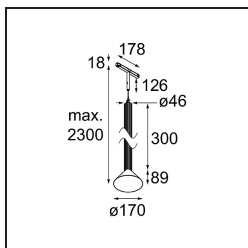

Date
Customer
Project
Type

Extruded Track 48V Suspended 46 300 lx LED 1800-3000K WD Flood 1-10V Bronze Anodised - Bronze Brushed Anodised

This statement luminaire loves to play with light when it's on and when it's off. Its strong lines bring vertical structure to your space. The grooves along the shaft tell a different tale, every time the surrounding light changes. A cone-shape lampshade offers glare-free, intimate, accent light. Extruded is made for exchange. People to people, light to shadow.

Specifications

Material	13690227
Light Source Type	LED
LED Type	BRIDGELUX WARMDIM 6W
LED technology	LED COB
CRI	Min. 95
Colour Temperature	1800-3000K (Warm Dim)
Lifetime	L80B10 @50,000 Hours
Lamp Included	Yes
Number of Light Sources	1
CIE flux code	98 100 100 100 77
Binning (SDCM)	3
Light Direction	Down
Optic	Reflector
Measured beam angle (°)	45.6
Input Voltage	48Vdc
Luminaire power (W)	6.0
Electrical Class	III
IP Rating	20
Glow wire rating (°C)	960
Dimming Protocol	1-10V
Indoor/Outdoor	Indoor
Application	Ceiling
Mounting	Suspended
Distance to Lighted Object (m)	0,1
Primary Colour & Primary Finish	Bronze, Anodised
Secondary Colour & Secondary Finish	Bronze, Brushed Anodised
Gross weight (g)	1280.0
Luminous flux per lamp (lm)	389
Efficacy (lm/W)	65
Glare rating	22