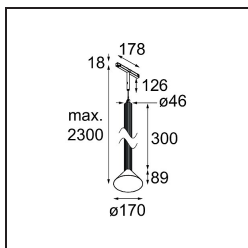

Date
Customer
Project
Type

Extruded Track 48V Suspended 46 300 1x LED 1800-3000K WD Flood DALI Blue Anodised - Blue Brushed Anodised

This statement luminaire loves to play with light when it's on and when it's off. Its strong lines bring vertical structure to your space. The grooves along the shaft tell a different tale, every time the surrounding light changes. A cone-shape lampshade offers glare-free, intimate, accent light. Extruded is made for exchange. People to people, light to shadow.

Specifications

Material	13690540
Light Source Type	LED
LED Type	BRIDGELUX WARMDIM 6W
LED technology	LED COB
CRI	Min. 95
Colour Temperature	1800-3000K (Warm Dim)
Lifetime	L80B10 @50,000 Hours
Lamp Included	Yes
Number of Light Sources	1
CIE flux code	98 100 100 100 76
Binning (SDCM)	3
Light Direction	Down
Optic	Reflector
Measured beam angle (°)	46.3
Input Voltage	48Vdc
Luminaire power (W)	6.0
Electrical Class	III
IP Rating	20
Glow wire rating (°C)	960
Dimming Protocol	DALI
DALI Standard	DALI-2
Indoor/Outdoor	Indoor
Application	Ceiling
Mounting	Suspended
Distance to Lighted Object (m)	0,1
Primary Colour & Primary Finish	Blue, Anodised
Secondary Colour & Secondary Finish	Blue, Brushed Anodised
Gross weight (g)	1280.0
Luminous flux per lamp (lm)	384
Efficacy (lm/W)	64
Glare rating	22