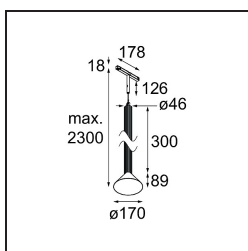

Date
Customer
Project
Type

Extruded Track 48V Suspended 46 300 1x LED 1800-3000K WD Flood DALI Black Anodised - Bronze Brushed Anodised

This statement luminaire loves to play with light when it's on and when it's off. Its strong lines bring vertical structure to your space. The grooves along the shaft tell a different tale, every time the surrounding light changes. A cone-shape lampshade offers glare-free, intimate, accent light. Extruded is made for exchange. People to people, light to shadow.

Specifications

Material	13690521
Light Source Type	LED
LED Type	BRIDGELUX WARMDIM 6W
LED technology	LED COB
CRI	Min. 95
Colour Temperature	1800-3000K (Warm Dim)
Lifetime	L80B10 @50,000 Hours
Lamp Included	Yes
Number of Light Sources	1
CIE flux code	98 100 100 100 77
Binning (SDCM)	3
Light Direction	Down
Optic	Reflector
Measured beam angle (°)	45.6
Input Voltage	48Vdc
Luminaire power (W)	6.0
Electrical Class	III
IP Rating	20
Glow wire rating (°C)	960
Dimming Protocol	DALI
DALI Standard	DALI-2
Indoor/Outdoor	Indoor
Application	Ceiling
Mounting	Suspended
Distance to Lighted Object (m)	0,1
Primary Colour & Primary Finish	Black, Anodised
Secondary Colour & Secondary Finish	Bronze, Brushed Anodised
Gross weight (g)	1280.0
Luminous flux per lamp (lm)	389
Efficacy (lm/W)	65
Glare rating	22