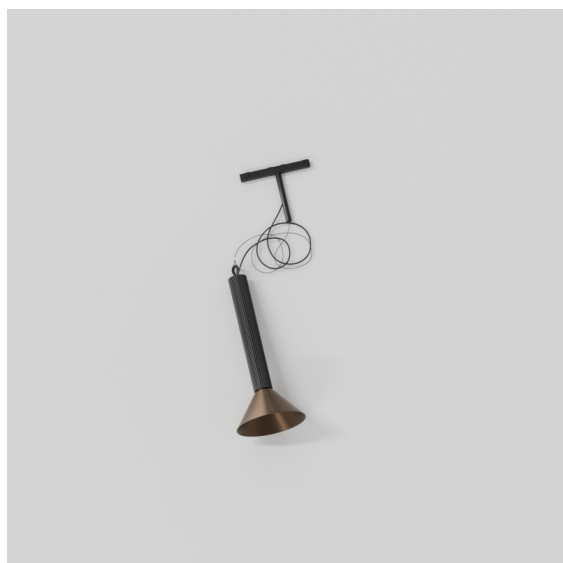

Date
Customer
Project
Type

Extruded Track 48V Suspended 46 300 1x LED 1800-3000K WD Flood DALI Black Anodised - Bronze Brushed Anodised

This statement luminaire loves to play with light when it's on and when it's off. Its strong lines bring vertical structure to your space. The grooves along the shaft tell a different tale, every time the surrounding light changes. A cone-shape lampshade offers glare-free, intimate, accent light. Extruded is made for exchange. People to people, light to shadow.

Specifications

Material	13690521
Light Source Type	LED
LED Type	BRIDGELUX WARMDIM 6W
LED technology	LED COB
CRI	Min. 95
Colour Temperature	1800-3000K (Warm Dim)
Lifetime	L80B10 @50,000 Hours
Lamp Included	Yes
Number of Light Sources	1
CIE flux code	98 100 100 100 77
Binning (SDCM)	3
Light Direction	Down
Optic	Reflector
Measured beam angle (°)	45.6
Input Voltage	48Vdc
Luminaire power (W)	6.0
Electrical Class	III
IP Rating	20
Glow wire rating (°C)	960
Dimming Protocol	DALI
DALI Standard	DALI-2
Indoor/Outdoor	Indoor
Application	Ceiling
Mounting	Suspended
Distance to Lighted Object (m)	0,1
Primary Colour & Primary Finish	Black, Anodised
Secondary Colour & Secondary Finish	Bronze, Brushed Anodised
Gross weight (g)	1280.0
Luminous flux per lamp (lm)	389
Efficacy (lm/W)	65
Glare rating	22

Remark

- This is not a complete product. Pista track 48V system required.
 - For installations without dimmer, it is recommended to use 1-10 V luminaires.
-

TM30 & CRI diagram

Light distribution & beam diagram