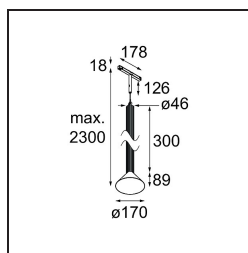

Date
Customer
Project
Type

Extruded Track 48V Suspended 46 300 1x LED 3000K Flood DALI Blue Anodised - Blue Brushed Anodised

This statement luminaire loves to play with light when it's on and when it's off. Its strong lines bring vertical structure to your space. The grooves along the shaft tell a different tale, every time the surrounding light changes. A cone-shape lampshade offers glare-free, intimate, accent light. Extruded is made for exchange. People to people, light to shadow.

Specifications

Material	13690440
Light Source Type	LED
LED Type	BRIDGELUX V6 HD G8
LED technology	LED COB
CRI	Min. 90
Colour Temperature	3000K
Lifetime	L80B10 @50,000 Hours
Lamp Included	Yes
Number of Light Sources	1
CIE flux code	99 100 100 100 71
Binning (SDCM)	2
Light Direction	Down
Optic	Reflector
Measured beam angle (°)	43.9
Input Voltage	48Vdc
Luminaire power (W)	8.5
Electrical Class	III
IP Rating	20
Glow wire rating (°C)	960
Dimming Protocol	DALI
DALI Standard	DALI-2
Indoor/Outdoor	Indoor
Application	Ceiling
Mounting	Suspended
Distance to Lighted Object (m)	0,1
Primary Colour & Primary Finish	Blue, Anodised
Secondary Colour & Secondary Finish	Blue, Brushed Anodised
Gross weight (g)	1280.0
Luminous flux per lamp (lm)	700
Efficacy (lm/W)	82
Glare rating	23