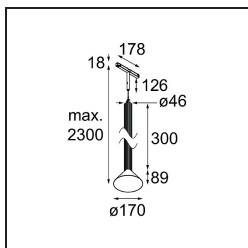

Date
Customer
Project
Type

*Extruded Track 48V Suspended 46 300 lx LED 1800-3000K WD Flood 1-10V Black Anodised - Silver Bronze
Brushed Anodised*

This statement luminaire loves to play with light when it's on and when it's off. Its strong lines bring vertical structure to your space. The grooves along the shaft tell a different tale, every time the surrounding light changes. A cone-shape lampshade offers glare-free, intimate, accent light. Extruded is made for exchange. People to people, light to shadow.

Specifications

Material	13690225
Light Source Type	LED
LED Type	BRIDGELUX WARMDIM 6W
LED technology	LED COB
CRI	Min. 95
Colour Temperature	1800-3000K (Warm Dim)
Lifetime	L80B10 @50,000 Hours
Lamp Included	Yes
Number of Light Sources	1
CIE flux code	98 100 100 100 78
Binning (SDCM)	3
Light Direction	Down
Optic	Reflector
Measured beam angle (°)	45.9
Input Voltage	48Vdc
Luminaire power (W)	6.0
Electrical Class	III
IP Rating	20
Glow wire rating (°C)	960
Dimming Protocol	1-10V
Indoor/Outdoor	Indoor
Application	Ceiling
Mounting	Suspended
Distance to Lighted Object (m)	0,1
Primary Colour & Primary Finish	Black, Anodised
Secondary Colour & Secondary Finish	Silver Bronze, Brushed Anodised
Gross weight (g)	1280.0
Luminous flux per lamp (lm)	394
Efficacy (lm/W)	66
Glare rating	22