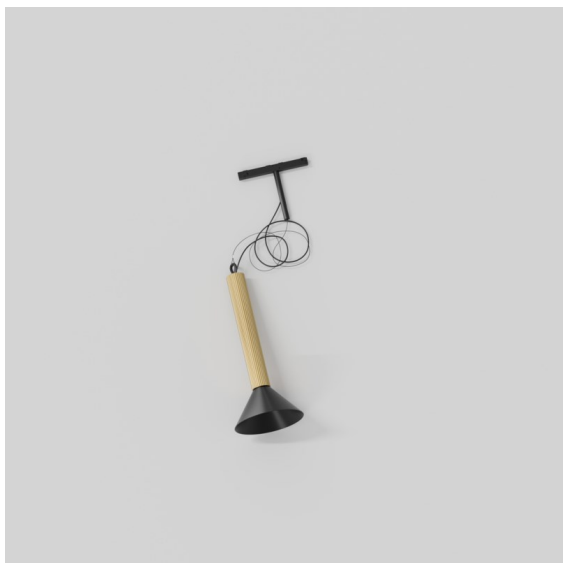

Date
Customer
Project
Type

Extruded Track 48V Suspended 46 300 1x LED 3000K Flood 1-10V Champagne Anodised - Black Brushed Anodised

This statement luminaire loves to play with light when it's on and when it's off. Its strong lines bring vertical structure to your space. The grooves along the shaft tell a different tale, every time the surrounding light changes. A cone-shape lampshade offers glare-free, intimate, accent light. Extruded is made for exchange. People to people, light to shadow.

Specifications

Material	13690131
Light Source Type	LED
LED Type	BRIDGELUX V6 HD G8
LED technology	LED COB
CRI	Min. 90
Colour Temperature	3000K
Lifetime	L80B10 @50,000 Hours
Lamp Included	Yes
Number of Light Sources	1
CIE flux code	99 100 100 100 74
Binning (SDCM)	2
Light Direction	Down
Optic	Reflector
Measured beam angle (°)	41.9
Input Voltage	48Vdc
Luminaire power (W)	8.5
Electrical Class	III
IP Rating	20
Glow wire rating (°C)	960
Dimming Protocol	1-10V
Indoor/Outdoor	Indoor
Application	Ceiling
Mounting	Suspended
Distance to Lighted Object (m)	0,1
Primary Colour & Primary Finish	Champagne, Anodised
Secondary Colour & Secondary Finish	Black, Brushed Anodised
Gross weight (g)	1280.0
Luminous flux per lamp (lm)	731
Efficacy (lm/W)	86
Glare rating	24
Remark	<ul style="list-style-type: none"> • This is not a complete product. Pista track 48V system required. • For installations without dimmer, it is recommended to use 1-10 V luminaires.