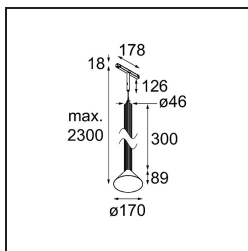

Date
Customer
Project
Type

Extruded Track 48V Suspended 46 300 1x LED 3000K Flood 1-10V Champagne Anodised - Black Brushed Anodised

This statement luminaire loves to play with light when it's on and when it's off. Its strong lines bring vertical structure to your space. The grooves along the shaft tell a different tale, every time the surrounding light changes. A cone-shape lampshade offers glare-free, intimate, accent light. Extruded is made for exchange. People to people, light to shadow.

Specifications

Material	13690131
Light Source Type	LED
LED Type	BRIDGELUX V6 HD G8
LED technology	LED COB
CRI	Min. 90
Colour Temperature	3000K
Lifetime	L80B10 @50,000 Hours
Lamp Included	Yes
Number of Light Sources	1
CIE flux code	99 100 100 100 74
Binning (SDCM)	2
Light Direction	Down
Optic	Reflector
Measured beam angle (°)	41.9
Input Voltage	48Vdc
Luminaire power (W)	8.5
Electrical Class	III
IP Rating	20
Glow wire rating (°C)	960
Dimming Protocol	1-10V
Indoor/Outdoor	Indoor
Application	Ceiling
Mounting	Suspended
Distance to Lighted Object (m)	0,1
Primary Colour & Primary Finish	Champagne, Anodised
Secondary Colour & Secondary Finish	Black, Brushed Anodised
Gross weight (g)	1280.0
Luminous flux per lamp (lm)	731
Efficacy (lm/W)	86
Glare rating	24
Remark	<ul style="list-style-type: none"> • This is not a complete product. Pista track 48V system required. • For installations without dimmer, it is recommended to use 1-10 V luminaires.

TM30 & CRI diagram

Light distribution & beam diagram