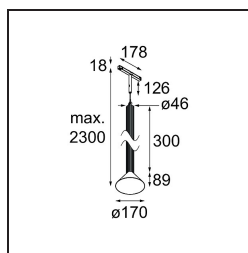

Extruded Track 48V Suspended 46 300 1x LED 3000K Flood 1-10V Bronze Anodised - Black Brushed Anodised

This statement luminaire loves to play with light when it's on and when it's off. Its strong lines bring vertical structure to your space. The grooves along the shaft tell a different tale, every time the surrounding light changes. A cone-shape lampshade offers glare-free, intimate, accent light. Extruded is made for exchange. People to people, light to shadow.

Specifications

Material	13690126
Light Source Type	LED
LED Type	BRIDGELUX V6 HD G8
LED technology	LED COB
CRI	Min. 90
Colour Temperature	3000K
Lifetime	L80B10 @50,000 Hours
Lamp Included	Yes
Number of Light Sources	1
CIE flux code	99 100 100 100 74
Binning (SDCM)	2
Light Direction	Down
Optic	Reflector
Measured beam angle (°)	41.9
Input Voltage	48Vdc
Luminaire power (W)	8.5
Electrical Class	III
IP Rating	20
Glow wire rating (°C)	960
Dimming Protocol	1-10V
Indoor/Outdoor	Indoor
Application	Ceiling
Mounting	Suspended
Distance to Lighted Object (m)	0,1
Primary Colour & Primary Finish	Bronze, Anodised
Secondary Colour & Secondary Finish	Black, Brushed Anodised
Gross weight (g)	1280.0
Luminous flux per lamp (lm)	731
Efficacy (lm/W)	86
Glare rating	24
Remark	<ul style="list-style-type: none"> • This is not a complete product. Pista track 48V system required. • For installations without dimmer, it is recommended to use 1-10 V luminaires.

TM30 & CRI diagram

Light distribution & beam diagram