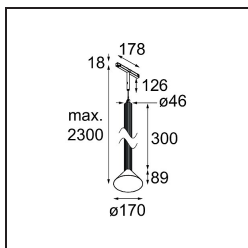

Date
Customer
Project
Type

Extruded Track 48V Suspended 46 300 lx LED 3000K Flood 1-10V Black Anodised - Silver Bronze Brushed Anodised

This statement luminaire loves to play with light when it's on and when it's off. Its strong lines bring vertical structure to your space. The grooves along the shaft tell a different tale, every time the surrounding light changes. A cone-shape lampshade offers glare-free, intimate, accent light. Extruded is made for exchange. People to people, light to shadow.

Specifications

Material	13690125
Light Source Type	LED
LED Type	BRIDGELUX V6 HD G8
LED technology	LED COB
CRI	Min. 90
Colour Temperature	3000K
Lifetime	L80B10 @50,000 Hours
Lamp Included	Yes
Number of Light Sources	1
CIE flux code	99 100 100 100 74
Binning (SDCM)	2
Light Direction	Down
Optic	Reflector
Measured beam angle (°)	42.0
Input Voltage	48Vdc
Luminaire power (W)	8.5
Electrical Class	III
IP Rating	20
Glow wire rating (°C)	960
Dimming Protocol	1-10V
Indoor/Outdoor	Indoor
Application	Ceiling
Mounting	Suspended
Distance to Lighted Object (m)	0,1
Primary Colour & Primary Finish	Black, Anodised
Secondary Colour & Secondary Finish	Silver Bronze, Brushed Anodised
Gross weight (g)	1280.0
Luminous flux per lamp (lm)	724
Efficacy (lm/W)	85
Glare rating	24