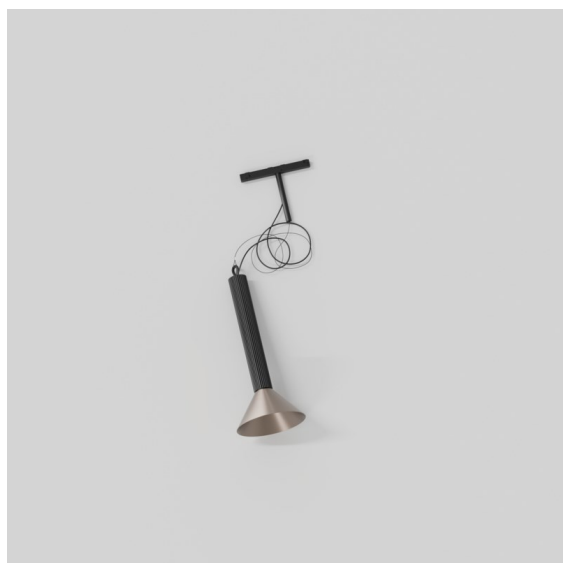

Date
Customer
Project
Type

Extruded Track 48V Suspended 46 300 lx LED 3000K Flood 1-10V Black Anodised - Silver Bronze Brushed Anodised

This statement luminaire loves to play with light when it's on and when it's off. Its strong lines bring vertical structure to your space. The grooves along the shaft tell a different tale, every time the surrounding light changes. A cone-shape lampshade offers glare-free, intimate, accent light. Extruded is made for exchange. People to people, light to shadow.

Specifications

Material	13690125
Light Source Type	LED
LED Type	BRIDGELUX V6 HD G8
LED technology	LED COB
CRI	Min. 90
Colour Temperature	3000K
Lifetime	L80B10 @50,000 Hours
Lamp Included	Yes
Number of Light Sources	1
CIE flux code	99 100 100 100 74
Binning (SDCM)	2
Light Direction	Down
Optic	Reflector
Measured beam angle (°)	42.0
Input Voltage	48Vdc
Luminaire power (W)	8.5
Electrical Class	III
IP Rating	20
Glow wire rating (°C)	960
Dimming Protocol	1-10V
Indoor/Outdoor	Indoor
Application	Ceiling
Mounting	Suspended
Distance to Lighted Object (m)	0,1
Primary Colour & Primary Finish	Black, Anodised
Secondary Colour & Secondary Finish	Silver Bronze, Brushed Anodised
Gross weight (g)	1280.0
Luminous flux per lamp (lm)	724
Efficacy (lm/W)	85
Glare rating	24

Remark

- This is not a complete product. Pista track 48V system required.
 - For installations without dimmer, it is recommended to use 1-10 V luminaires.
-

TM30 & CRI diagram

Light distribution & beam diagram