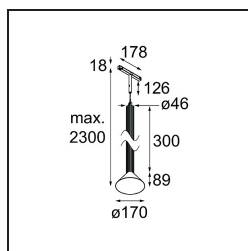

Date
Customer
Project
Type

Extruded Track 48V Suspended 46 300 1x LED 3000K Flood 1-10V Black Anodised - Bronze Brushed Anodised

This statement luminaire loves to play with light when it's on and when it's off. Its strong lines bring vertical structure to your space. The grooves along the shaft tell a different tale, every time the surrounding light changes. A cone-shape lampshade offers glare-free, intimate, accent light. Extruded is made for exchange. People to people, light to shadow.

Specifications

Material	13690121
Light Source Type	LED
LED Type	BRIDGELUX V6 HD G8
LED technology	LED COB
CRI	Min. 90
Colour Temperature	3000K
Lifetime	L80B10 @50,000 Hours
Lamp Included	Yes
Number of Light Sources	1
CIE flux code	99 100 100 100 73
Binning (SDCM)	2
Light Direction	Down
Optic	Reflector
Measured beam angle (°)	41.8
Input Voltage	48Vdc
Luminaire power (W)	8.5
Electrical Class	III
IP Rating	20
Glow wire rating (°C)	960
Dimming Protocol	1-10V
Indoor/Outdoor	Indoor
Application	Ceiling
Mounting	Suspended
Distance to Lighted Object (m)	0,1
Primary Colour & Primary Finish	Black, Anodised
Secondary Colour & Secondary Finish	Bronze, Brushed Anodised
Gross weight (g)	1280.0
Luminous flux per lamp (lm)	723
Efficacy (lm/W)	85
Glare rating	24
Remark	<ul style="list-style-type: none"> • This is not a complete product. Pista track 48V system required. • For installations without dimmer, it is recommended to use 1-10 V luminaires.

TM30 & CRI diagram

Light distribution & beam diagram