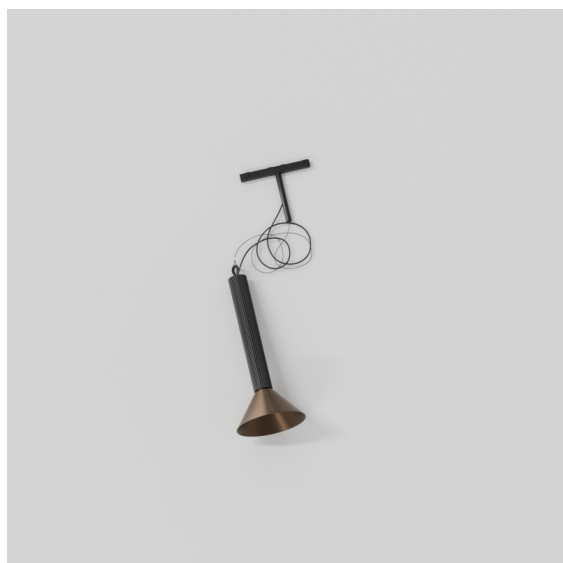

Date
Customer
Project
Type

Extruded Track 48V Suspended 46 300 1x LED 3000K Flood 1-10V Black Anodised - Bronze Brushed Anodised

This statement luminaire loves to play with light when it's on and when it's off. Its strong lines bring vertical structure to your space. The grooves along the shaft tell a different tale, every time the surrounding light changes. A cone-shape lampshade offers glare-free, intimate, accent light. Extruded is made for exchange. People to people, light to shadow.

Specifications

Material	13690121
Light Source Type	LED
LED Type	BRIDGELUX V6 HD G8
LED technology	LED COB
CRI	Min. 90
Colour Temperature	3000K
Lifetime	L80B10 @50,000 Hours
Lamp Included	Yes
Number of Light Sources	1
CIE flux code	99 100 100 100 73
Binning (SDCM)	2
Light Direction	Down
Optic	Reflector
Measured beam angle (°)	41.8
Input Voltage	48Vdc
Luminaire power (W)	8.5
Electrical Class	III
IP Rating	20
Glow wire rating (°C)	960
Dimming Protocol	1-10V
Indoor/Outdoor	Indoor
Application	Ceiling
Mounting	Suspended
Distance to Lighted Object (m)	0,1
Primary Colour & Primary Finish	Black, Anodised
Secondary Colour & Secondary Finish	Bronze, Brushed Anodised
Gross weight (g)	1280.0
Luminous flux per lamp (lm)	723
Efficacy (lm/W)	85
Glare rating	24
Remark	<ul style="list-style-type: none"> • This is not a complete product. Pista track 48V system required. • For installations without dimmer, it is recommended to use 1-10 V luminaires.