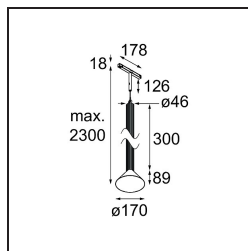

Date
Customer
Project
Type

Extruded Track 48V Suspended 46 300 1x LED 3000K Flood 1-10V Black Anodised - Black Brushed Anodised

This statement luminaire loves to play with light when it's on and when it's off. Its strong lines bring vertical structure to your space. The grooves along the shaft tell a different tale, every time the surrounding light changes. A cone-shape lampshade offers glare-free, intimate, accent light. Extruded is made for exchange. People to people, light to shadow.

Specifications

Material	13690120
Light Source Type	LED
LED Type	BRIDGELUX V6 HD G8
LED technology	LED COB
CRI	Min. 90
Colour Temperature	3000K
Lifetime	L80B10 @50,000 Hours
Lamp Included	Yes
Number of Light Sources	1
CIE flux code	99 100 100 100 74
Binning (SDCM)	2
Light Direction	Down
Optic	Reflector
Measured beam angle (°)	41.9
Input Voltage	48Vdc
Luminaire power (W)	8.5
Electrical Class	III
IP Rating	20
Glow wire rating (°C)	960
Dimming Protocol	1-10V
Indoor/Outdoor	Indoor
Application	Ceiling
Mounting	Suspended
Distance to Lighted Object (m)	0,1
Primary Colour & Primary Finish	Black, Anodised
Secondary Colour & Secondary Finish	Black, Brushed Anodised
Gross weight (g)	1280.0
Luminous flux per lamp (lm)	731
Efficacy (lm/W)	86
Glare rating	24
Remark	<ul style="list-style-type: none"> • This is not a complete product. Pista track 48V system required. • For installations without dimmer, it is recommended to use 1-10 V luminaires.

TM30 & CRI diagram

Light distribution & beam diagram

Diagrams