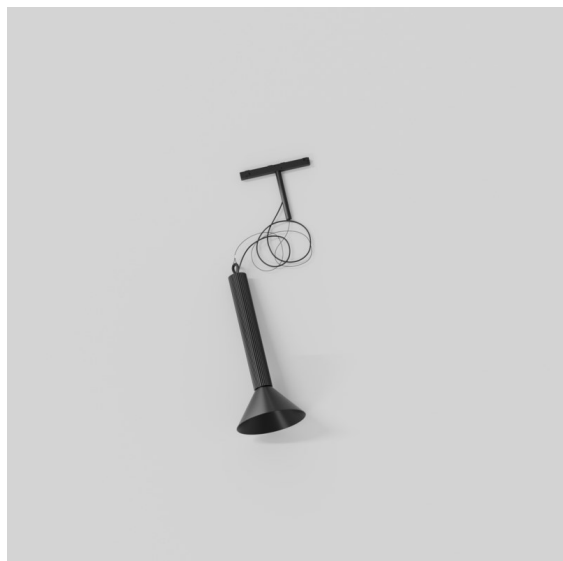

Date
Customer
Project
Type

Extruded Track 48V Suspended 46 300 1x LED 3000K Flood 1-10V Black Anodised - Black Brushed Anodised

This statement luminaire loves to play with light when it's on and when it's off. Its strong lines bring vertical structure to your space. The grooves along the shaft tell a different tale, every time the surrounding light changes. A cone-shape lampshade offers glare-free, intimate, accent light. Extruded is made for exchange. People to people, light to shadow.

Specifications

Material	13690120
Light Source Type	LED
LED Type	BRIDGELUX V6 HD G8
LED technology	LED COB
CRI	Min. 90
Colour Temperature	3000K
Lifetime	L80B10 @50,000 Hours
Lamp Included	Yes
Number of Light Sources	1
CIE flux code	99 100 100 100 74
Binning (SDCM)	2
Light Direction	Down
Optic	Reflector
Measured beam angle (°)	41.9
Input Voltage	48Vdc
Luminaire power (W)	8.5
Electrical Class	III
IP Rating	20
Glow wire rating (°C)	960
Dimming Protocol	1-10V
Indoor/Outdoor	Indoor
Application	Ceiling
Mounting	Suspended
Distance to Lighted Object (m)	0,1
Primary Colour & Primary Finish	Black, Anodised
Secondary Colour & Secondary Finish	Black, Brushed Anodised
Gross weight (g)	1280.0
Luminous flux per lamp (lm)	731
Efficacy (lm/W)	86
Glare rating	24
Remark	<ul style="list-style-type: none"> • This is not a complete product. Pista track 48V system required. • For installations without dimmer, it is recommended to use 1-10 V luminaires.