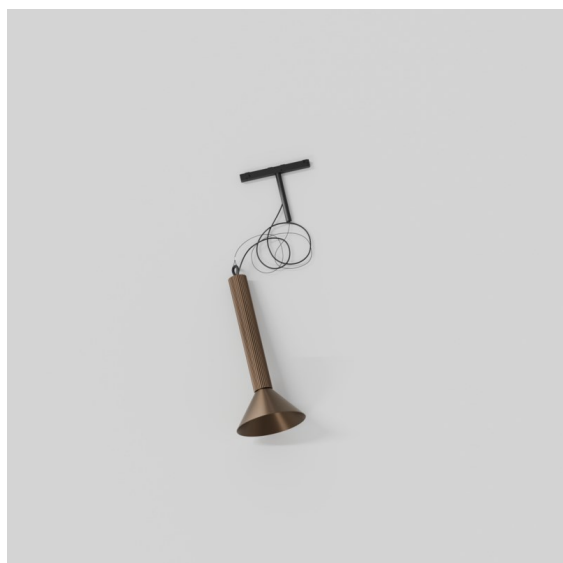

*Extruded Track 48V Suspended 46 300 1x LED 2700K Flood 1-10V Bronze Anodised - Bronze Brushed Anodised*

This statement luminaire loves to play with light when it's on and when it's off. Its strong lines bring vertical structure to your space. The grooves along the shaft tell a different tale, every time the surrounding light changes. A cone-shape lampshade offers glare-free, intimate, accent light. Extruded is made for exchange. People to people, light to shadow.

### Specifications

Material	13690027
Light Source Type	LED
LED Type	BRIDGELUX V6 HD G8
LED technology	LED COB
CRI	Min. 90
Colour Temperature	2700K
Lifetime	L80B10 @50,000 Hours
Lamp Included	Yes
Number of Light Sources	1
CIE flux code	99 100 100 100 73
Binning (SDCM)	2
Light Direction	Down
Optic	Reflector
Measured beam angle (°)	41.8
Input Voltage	48Vdc
Luminaire power (W)	8.5
Electrical Class	III
IP Rating	20
Glow wire rating (°C)	960
Dimming Protocol	1-10V
Indoor/Outdoor	Indoor
Application	Ceiling
Mounting	Suspended
Distance to Lighted Object (m)	0,1
Primary Colour & Primary Finish	Bronze, Anodised
Secondary Colour & Secondary Finish	Bronze, Brushed Anodised
Gross weight (g)	1280.0
Luminous flux per lamp (lm)	708
Efficacy (lm/W)	83
Glare rating	23
Remark	<ul style="list-style-type: none"> <li>• This is not a complete product. Pista track 48V system required.</li> <li>• For installations without dimmer, it is recommended to use 1-10 V luminaires.</li> </ul>