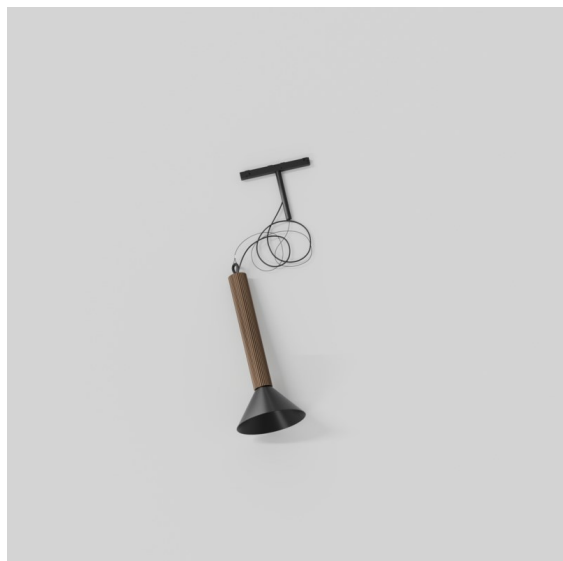

*Extruded Track 48V Suspended 46 300 1x LED 2700K Flood 1-10V Bronze Anodised - Black Brushed Anodised*

This statement luminaire loves to play with light when it's on and when it's off. Its strong lines bring vertical structure to your space. The grooves along the shaft tell a different tale, every time the surrounding light changes. A cone-shape lampshade offers glare-free, intimate, accent light. Extruded is made for exchange. People to people, light to shadow.

### Specifications

Material	13690026
Light Source Type	LED
LED Type	BRIDGELUX V6 HD G8
LED technology	LED COB
CRI	Min. 90
Colour Temperature	2700K
Lifetime	L80B10 @50,000 Hours
Lamp Included	Yes
Number of Light Sources	1
CIE flux code	99 100 100 100 74
Binning (SDCM)	2
Light Direction	Down
Optic	Reflector
Measured beam angle (°)	41.9
Input Voltage	48Vdc
Luminaire power (W)	8.5
Electrical Class	III
IP Rating	20
Glow wire rating (°C)	960
Dimming Protocol	1-10V
Indoor/Outdoor	Indoor
Application	Ceiling
Mounting	Suspended
Distance to Lighted Object (m)	0,1
Primary Colour & Primary Finish	Bronze, Anodised
Secondary Colour & Secondary Finish	Black, Brushed Anodised
Gross weight (g)	1280.0
Luminous flux per lamp (lm)	716
Efficacy (lm/W)	84
Glare rating	23
Remark	<ul style="list-style-type: none"> <li>• This is not a complete product. Pista track 48V system required.</li> <li>• For installations without dimmer, it is recommended to use 1-10 V luminaires.</li> </ul>