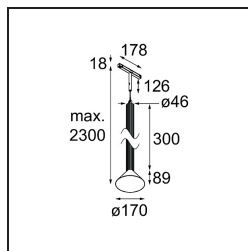

*Extruded Track 48V Suspended 46 300 1x LED 2700K Flood 1-10V Bronze Anodised - Black Brushed Anodised*

This statement luminaire loves to play with light when it's on and when it's off. Its strong lines bring vertical structure to your space. The grooves along the shaft tell a different tale, every time the surrounding light changes. A cone-shape lampshade offers glare-free, intimate, accent light. Extruded is made for exchange. People to people, light to shadow.

### Specifications

Material	13690026
Light Source Type	LED
LED Type	BRIDGELUX V6 HD G8
LED technology	LED COB
CRI	Min. 90
Colour Temperature	2700K
Lifetime	L80B10 @50,000 Hours
Lamp Included	Yes
Number of Light Sources	1
CIE flux code	99 100 100 100 74
Binning (SDCM)	2
Light Direction	Down
Optic	Reflector
Measured beam angle (°)	41.9
Input Voltage	48Vdc
Luminaire power (W)	8.5
Electrical Class	III
IP Rating	20
Glow wire rating (°C)	960
Dimming Protocol	1-10V
Indoor/Outdoor	Indoor
Application	Ceiling
Mounting	Suspended
Distance to Lighted Object (m)	0,1
Primary Colour & Primary Finish	Bronze, Anodised
Secondary Colour & Secondary Finish	Black, Brushed Anodised
Gross weight (g)	1280.0
Luminous flux per lamp (lm)	716
Efficacy (lm/W)	84
Glare rating	23
Remark	<ul style="list-style-type: none"> <li>• This is not a complete product. Pista track 48V system required.</li> <li>• For installations without dimmer, it is recommended to use 1-10 V luminaires.</li> </ul>

**TM30 & CRI diagram**

**Light distribution & beam diagram**