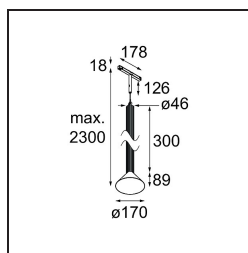

### Specifications

|                                     |   |
|-------------------------------------|---|
| Material                            | 13690023  |
| Light Source Type                   | LED   |
| LED Type                            | BRIDGELUX V6 HD G8  |
| LED technology                      | LED COB   |
| CRI                                 | Min. 90   |
| Colour Temperature                  | 2700K   |
| Lifetime                            | L80B10 @50,000 Hours  |
| Lamp Included                       | Yes   |
| Number of Light Sources             | 1   |
| CIE flux code                       | 98 100 100 100 76   |
| Binning (SDCM)                      | 2   |
| Light Direction                     | Down  |
| Optic                               | Reflector   |
| Measured beam angle (°)             | 41.9  |
| Input Voltage                       | 48Vdc   |
| Luminaire power (W)                 | 8.5   |
| Electrical Class                    | III   |
| IP Rating                           | 20  |
| Glow wire rating (°C)               | 960   |
| Dimming Protocol                    | 1-10V   |
| Indoor/Outdoor                      | Indoor  |
| Application                         | Ceiling   |
| Mounting                            | Suspended   |
| Distance to Lighted Object (m)      | 0,1   |
| Primary Colour & Primary Finish     | Black, Anodised   |
| Secondary Colour & Secondary Finish | Champagne, Brushed Anodised   |
| Gross weight (g)                    | 1280.0  |
| Luminous flux per lamp (lm)         | 731   |
| Efficacy (lm/W)                     | 86  |
| Glare rating                        | 23  |
| Remark                              | <ul style="list-style-type: none"> <li>• This is not a complete product. Pista track 48V system required.</li> <li>• For installations without dimmer, it is recommended to use 1-10 V luminaires.</li> </ul> |