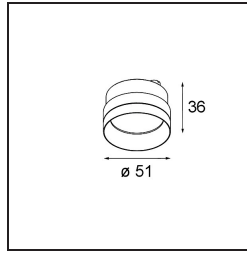

Date \_\_\_\_\_  
Customer \_\_\_\_\_  
Project \_\_\_\_\_  
Type \_\_\_\_\_

*FFD\_Reflector 51 Flood WD Aluminium Anodised*

**Specifications**

Material	10220330
Lamp Included	No
Number of Light Sources	0
IP Rating	20
Glow wire rating (°C)	960
Indoor/Outdoor	Indoor
Adjustability	Not Applicable
Primary Colour & Primary Finish	Aluminium, Anodised
Gross weight (g)	82.0
Remark	<ul style="list-style-type: none"> <li>Photometric data available in the LDT or IES files on the product page (section Downloads)</li> </ul>