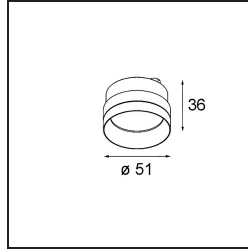

Date \_\_\_\_\_  
Customer \_\_\_\_\_  
Project \_\_\_\_\_  
Type \_\_\_\_\_

*FFD\_Reflector 51 Medium WD Aluminium Anodised*

**Specifications**

Material	10220230
Lamp Included	No
Number of Light Sources	0
IP Rating	20
Glow wire rating (°C)	960
Indoor/Outdoor	Indoor
Adjustability	Not Applicable
Primary Colour & Primary Finish	Aluminium, Anodised
Gross weight (g)	82.0
Remark	<ul style="list-style-type: none"> <li>Photometric data available in the LDT or IES files on the product page (section Downloads)</li> </ul>