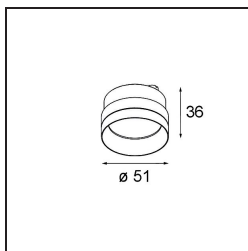

Date _____
Customer _____
Project _____
Type _____

FFD_Reflector 51 Medium WD Aluminium Anodised

Specifications

Material	10220230
Lamp Included	No
Number of Light Sources	0
IP Rating	20
Glow wire rating (°C)	960
Indoor/Outdoor	Indoor
Adjustability	Not Applicable
Primary Colour & Primary Finish	Aluminium, Anodised
Gross weight (g)	82.0
Remark	<ul style="list-style-type: none"> Photometric data available in the LDT or IES files on the product page (section Downloads)

Specifications