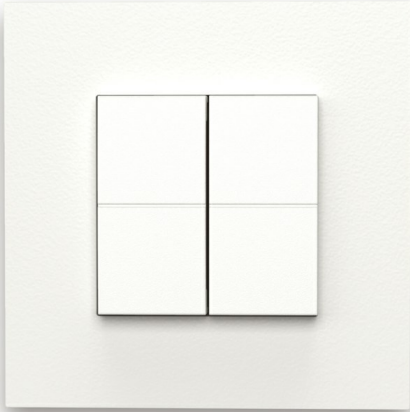

Date _____
Customer _____
Project _____
Type _____

Switch Niko Pure Hue White Steel

Specifications

Material	70000154
Lifetime	50,000 Clicks
Lamp Included	No
Number of Light Sources	0
IP Rating	20
Glow wire rating (°C)	960
Dimming Protocol	Hue
Indoor/Outdoor	Indoor
Adjustability	Not Applicable
Primary Colour & Primary Finish	White, Steel
Smart Lighting	Hue
Gross weight (g)	140.0
Input voltage	kinetic (no battery needed)