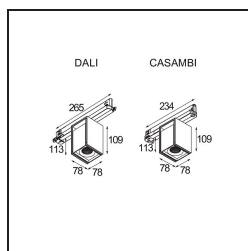

Date
Customer
Project
Type

*FFD\_Rektor Track 230V Adjustable 78x78 1x LED 1800-3000K WD Flood Casambi DI White Structure*

With a name derived from the Latin word for “ruler”, the Rektor family has all the qualities of a leader. Strong, guiding, and arguably a good listener. Winner of the 2014 Henry Van de Velde design award, Rektor is an orientable downlighter that showcases the distinguished effects of right angles and accented light direction.

### Specifications

Material	14271109
Light Source Type	LED
LED Type	BRIDGELUX WARMDIM 12W
LED technology	LED COB
CRI	Min. 95
Colour Temperature	1800-3000K (Warm Dim)
Lifetime	L80B10 @50,000 Hours
Lamp Included	Yes
Number of Light Sources	1
CIE flux code	97 100 100 100 85
Binning (SDCM)	3
Light Direction	Down
Optic	Reflector
Measured beam angle (°)	40.9
Input Voltage	230V
Luminaire power (W)	14.5
Electrical Class	I
IP Rating	20
Glow wire rating (°C)	960
Dimming Protocol	Casambi
Indoor/Outdoor	Indoor
Application	Ceiling, Wall
Adjustability	H 360° V -90°/+90°
Distance to Lighted Object (m)	0,1
Primary Colour & Primary Finish	White, Structure
Smart Lighting	Casambi
Gross weight (g)	817.0
Luminous flux per lamp (lm)	864
Efficacy (lm/W)	59
Glare rating	20
Remark	<ul style="list-style-type: none"> <li>This is not a complete product. Track 230V system required.</li> </ul>