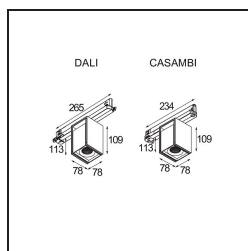

Date
Customer
Project
Type

FFD_Rektor Track 230V Adjustable 78x78 1x LED 1800-3000K WD Medium Casambi DI Black Structure

With a name derived from the Latin word for “ruler”, the Rektor family has all the qualities of a leader. Strong, guiding, and arguably a good listener. Winner of the 2014 Henry Van de Velde design award, Rektor is an orientable downlighter that showcases the distinguished effects of right angles and accented light direction.

Specifications

Material	14271032
Light Source Type	LED
LED Type	BRIDGELUX WARMDIM 12W
LED technology	LED COB
CRI	Min. 95
Colour Temperature	1800-3000K (Warm Dim)
Lifetime	L80B10 @50,000 Hours
Lamp Included	Yes
Number of Light Sources	1
CIE flux code	97 100 100 100 85
Binning (SDCM)	3
Light Direction	Down
Optic	Reflector
Measured beam angle (°)	26.0
Input Voltage	230V
Luminaire power (W)	14.5
Electrical Class	I
IP Rating	20
Glow wire rating (°C)	960
Dimming Protocol	Casambi
Indoor/Outdoor	Indoor
Application	Ceiling, Wall
Adjustability	H 360° V -90°/+90°
Distance to Lighted Object (m)	0,1
Primary Colour & Primary Finish	Black, Structure
Smart Lighting	Casambi
Gross weight (g)	817.0
Luminous flux per lamp (lm)	817
Efficacy (lm/W)	56
Glare rating	19
Remark	<ul style="list-style-type: none"> This is not a complete product. Track 230V system required.