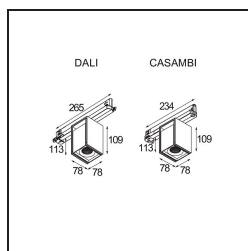

Date
Customer
Project
Type

Rektor Track 230V Adjustable 78x78 1x LED 1800-3000K WD Medium Casambi DI White Structure

With a name derived from the Latin word for “ruler”, the Rektor family has all the qualities of a leader. Strong, guiding, and arguably a good listener. Winner of the 2014 Henry Van de Velde design award, Rektor is an orientable downlighter that showcases the distinguished effects of right angles and accented light direction.

Specifications

Material	14271009
Light Source Type	LED
LED Type	BRIDGELUX WARMDIM 12W
LED technology	LED COB
CRI	Min. 95
Colour Temperature	1800-3000K (Warm Dim)
Lifetime	L80B10 @50,000 Hours
Lamp Included	Yes
Number of Light Sources	1
CIE flux code	97 100 100 100 85
Binning (SDCM)	3
Light Direction	Down
Optic	Reflector
Measured beam angle (°)	26.0
Input Voltage	230V
Luminaire power (W)	14.5
Electrical Class	I
IP Rating	20
Glow wire rating (°C)	960
Dimming Protocol	Casambi
Indoor/Outdoor	Indoor
Application	Ceiling, Wall
Adjustability	H 360° V -90°/+90°
Distance to Lighted Object (m)	0,1
Primary Colour & Primary Finish	White, Structure
Smart Lighting	Casambi
Gross weight (g)	817.0
Luminous flux per lamp (lm)	881
Efficacy (lm/W)	60
Glare rating	20
Remark	<ul style="list-style-type: none"> This is not a complete product. Track 230V system required.