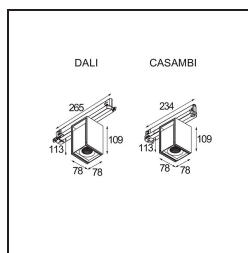

Date
Customer
Project
Type

Rektor Track 230V Adjustable 78x78 1x LED 3000K Flood Casambi DI White Structure

With a name derived from the Latin word for “ruler”, the Rektor family has all the qualities of a leader. Strong, guiding, and arguably a good listener. Winner of the 2014 Henry Van de Velde design award, Rektor is an orientable downlighter that showcases the distinguished effects of right angles and accented light direction.

Specifications

Material	14270909
Light Source Type	LED
LED Type	BRIDGELUX VERO13
LED technology	LED COB
CRI	Min. 90
Colour Temperature	3000K
Lifetime	L80B20 @50,000 Hours
Lamp Included	Yes
Number of Light Sources	1
CIE flux code	87 98 100 100 74
Binning (SDCM)	3
Light Direction	Down
Optic	Reflector
Measured beam angle (°)	38.6
Input Voltage	230V
Luminaire power (W)	14.0
Electrical Class	I
IP Rating	20
Glow wire rating (°C)	960
Dimming Protocol	Casambi
Indoor/Outdoor	Indoor
Application	Ceiling, Wall
Adjustability	H 360° V -90°/+90°
Distance to Lighted Object (m)	0,1
Primary Colour & Primary Finish	White, Structure
Smart Lighting	Casambi
Gross weight (g)	817.0
Luminous flux per lamp (lm)	884
Efficacy (lm/W)	63
Glare rating	21
Remark	<ul style="list-style-type: none"> This is not a complete product. Track 230V system required.