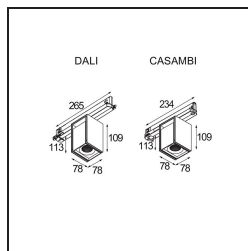

Date
Customer
Project
Type

Rektor Track 230V Adjustable 78x78 1x LED 3000K Medium Casambi DI Black Structure

With a name derived from the Latin word for “ruler”, the Rektor family has all the qualities of a leader. Strong, guiding, and arguably a good listener. Winner of the 2014 Henry Van de Velde design award, Rektor is an orientable downlighter that showcases the distinguished effects of right angles and accented light direction.

Specifications

Material	14270832
Light Source Type	LED
LED Type	BRIDGELUX VERO13
LED technology	LED COB
CRI	Min. 90
Colour Temperature	3000K
Lifetime	L80B20 @50,000 Hours
Lamp Included	Yes
Number of Light Sources	1
CIE flux code	87 98 100 100 74
Binning (SDCM)	3
Light Direction	Down
Optic	Reflector
Measured beam angle (°)	22.9
Input Voltage	230V
Luminaire power (W)	14.0
Electrical Class	I
IP Rating	20
Glow wire rating (°C)	960
Dimming Protocol	Casambi
Indoor/Outdoor	Indoor
Application	Ceiling, Wall
Adjustability	H 360° V -90°/+90°
Distance to Lighted Object (m)	0,1
Primary Colour & Primary Finish	Black, Structure
Smart Lighting	Casambi
Gross weight (g)	817.0
Luminous flux per lamp (lm)	777
Efficacy (lm/W)	55
Glare rating	22
Remark	<ul style="list-style-type: none"> This is not a complete product. Track 230V system required.