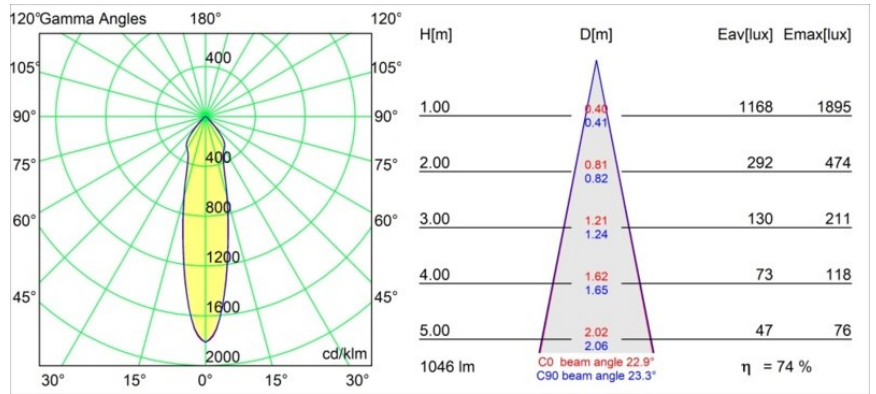

Light distribution & beam diagram