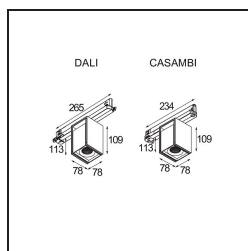

Date
Customer
Project
Type

Rektor Track 230V Adjustable 78x78 1x LED 3000K Medium Casambi DI White Structure

With a name derived from the Latin word for “ruler”, the Rektor family has all the qualities of a leader. Strong, guiding, and arguably a good listener. Winner of the 2014 Henry Van de Velde design award, Rektor is an orientable downlighter that showcases the distinguished effects of right angles and accented light direction.

Specifications

Material	14270809
Light Source Type	LED
LED Type	BRIDGELUX VERO13
LED technology	LED COB
CRI	Min. 90
Colour Temperature	3000K
Lifetime	L80B20 @50,000 Hours
Lamp Included	Yes
Number of Light Sources	1
CIE flux code	87 98 100 100 74
Binning (SDCM)	3
Light Direction	Down
Optic	Reflector
Measured beam angle (°)	22.9
Input Voltage	230V
Luminaire power (W)	14.0
Electrical Class	I
IP Rating	20
Glow wire rating (°C)	960
Dimming Protocol	Casambi
Indoor/Outdoor	Indoor
Application	Ceiling, Wall
Adjustability	H 360° V -90°/+90°
Distance to Lighted Object (m)	0,1
Primary Colour & Primary Finish	White, Structure
Smart Lighting	Casambi
Gross weight (g)	817.0
Luminous flux per lamp (lm)	900
Efficacy (lm/W)	64
Glare rating	23
Remark	<ul style="list-style-type: none"> This is not a complete product. Track 230V system required.