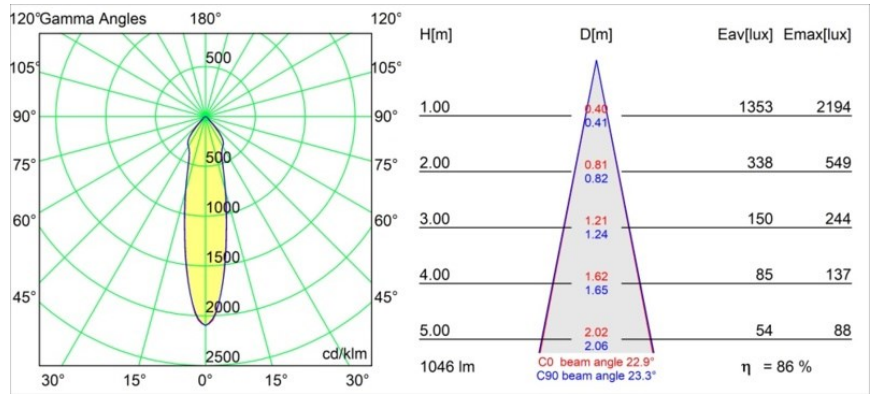

Light distribution & beam diagram