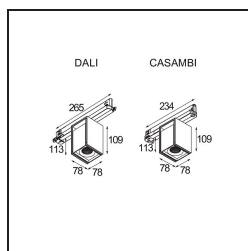

Date
Customer
Project
Type

*Rektor Track 230V Adjustable 78x78 1x LED 2700K Flood Casambi DI Black Structure*

With a name derived from the Latin word for “ruler”, the Rektor family has all the qualities of a leader. Strong, guiding, and arguably a good listener. Winner of the 2014 Henry Van de Velde design award, Rektor is an orientable downlighter that showcases the distinguished effects of right angles and accented light direction.

### Specifications

Material	14270732
Light Source Type	LED
LED Type	BRIDGELUX VERO13
LED technology	LED COB
CRI	Min. 90
Colour Temperature	2700K
Lifetime	L80B20 @50,000 Hours
Lamp Included	Yes
Number of Light Sources	1
CIE flux code	87 98 100 100 74
Binning (SDCM)	3
Light Direction	Down
Optic	Reflector
Measured beam angle (°)	38.6
Input Voltage	230V
Luminaire power (W)	14.0
Electrical Class	I
IP Rating	20
Glow wire rating (°C)	960
Dimming Protocol	Casambi
Indoor/Outdoor	Indoor
Application	Ceiling, Wall
Adjustability	H 360° V -90°/+90°
Distance to Lighted Object (m)	0,1
Primary Colour & Primary Finish	Black, Structure
Smart Lighting	Casambi
Gross weight (g)	817.0
Luminous flux per lamp (lm)	779
Efficacy (lm/W)	55
Glare rating	21
Remark	<ul style="list-style-type: none"> <li>This is not a complete product. Track 230V system required.</li> </ul>