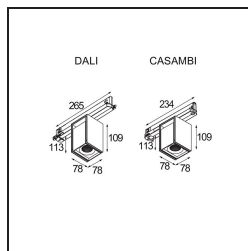

Date
Customer
Project
Type

*Rektor Track 230V Adjustable 78x78 1x LED 2700K Flood Casambi DI White Structure*

With a name derived from the Latin word for “ruler”, the Rektor family has all the qualities of a leader. Strong, guiding, and arguably a good listener. Winner of the 2014 Henry Van de Velde design award, Rektor is an orientable downlighter that showcases the distinguished effects of right angles and accented light direction.

### Specifications

Material	14270709
Light Source Type	LED
LED Type	BRIDGELUX VERO13
LED technology	LED COB
CRI	Min. 90
Colour Temperature	2700K
Lifetime	L80B20 @50,000 Hours
Lamp Included	Yes
Number of Light Sources	1
CIE flux code	87 98 100 100 74
Binning (SDCM)	3
Light Direction	Down
Optic	Reflector
Measured beam angle (°)	38.6
Input Voltage	230V
Luminaire power (W)	14.0
Electrical Class	I
IP Rating	20
Glow wire rating (°C)	960
Dimming Protocol	Casambi
Indoor/Outdoor	Indoor
Application	Ceiling, Wall
Adjustability	H 360° V -90°/+90°
Distance to Lighted Object (m)	0,1
Primary Colour & Primary Finish	White, Structure
Smart Lighting	Casambi
Gross weight (g)	817.0
Luminous flux per lamp (lm)	900
Efficacy (lm/W)	64
Glare rating	21
Remark	<ul style="list-style-type: none"> <li>This is not a complete product. Track 230V system required.</li> </ul>