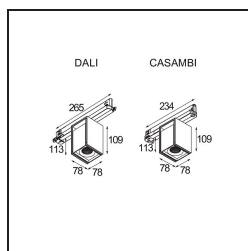

Date
Customer
Project
Type

*Rektor Track 230V Adjustable 78x78 1x LED 2700K Medium Casambi DI White Structure*

With a name derived from the Latin word for “ruler”, the Rektor family has all the qualities of a leader. Strong, guiding, and arguably a good listener. Winner of the 2014 Henry Van de Velde design award, Rektor is an orientable downlighter that showcases the distinguished effects of right angles and accented light direction.

### Specifications

Material	14270609
Light Source Type	LED
LED Type	BRIDGELUX VERO13
LED technology	LED COB
CRI	Min. 90
Colour Temperature	2700K
Lifetime	L80B20 @50,000 Hours
Lamp Included	Yes
Number of Light Sources	1
CIE flux code	87 98 100 100 74
Binning (SDCM)	3
Light Direction	Down
Optic	Reflector
Measured beam angle (°)	22.9
Input Voltage	230V
Luminaire power (W)	14.0
Electrical Class	I
IP Rating	20
Glow wire rating (°C)	960
Dimming Protocol	Casambi
Indoor/Outdoor	Indoor
Application	Ceiling, Wall
Adjustability	H 360° V -90°/+90°
Distance to Lighted Object (m)	0,1
Primary Colour & Primary Finish	White, Structure
Smart Lighting	Casambi
Gross weight (g)	817.0
Luminous flux per lamp (lm)	916
Efficacy (lm/W)	65
Glare rating	23
Remark	<ul style="list-style-type: none"> <li>This is not a complete product. Track 230V system required.</li> </ul>