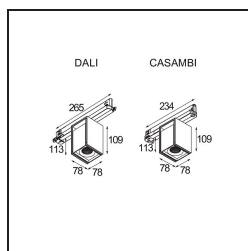

Date
Customer
Project
Type

Rektor Track 230V Adjustable 78x78 1x LED 2700K Medium Casambi DI Black Structure

With a name derived from the Latin word for “ruler”, the Rektor family has all the qualities of a leader. Strong, guiding, and arguably a good listener. Winner of the 2014 Henry Van de Velde design award, Rektor is an orientable downlighter that showcases the distinguished effects of right angles and accented light direction.

Specifications

Material	14270632
Light Source Type	LED
LED Type	BRIDGELUX VERO13
LED technology	LED COB
CRI	Min. 90
Colour Temperature	2700K
Lifetime	L80B20 @50,000 Hours
Lamp Included	Yes
Number of Light Sources	1
CIE flux code	87 98 100 100 74
Binning (SDCM)	3
Light Direction	Down
Optic	Reflector
Measured beam angle (°)	22.9
Input Voltage	230V
Luminaire power (W)	14.0
Electrical Class	I
IP Rating	20
Glow wire rating (°C)	960
Dimming Protocol	Casambi
Indoor/Outdoor	Indoor
Application	Ceiling, Wall
Adjustability	H 360° V -90°/+90°
Distance to Lighted Object (m)	0,1
Primary Colour & Primary Finish	Black, Structure
Smart Lighting	Casambi
Gross weight (g)	817.0
Luminous flux per lamp (lm)	791
Efficacy (lm/W)	56
Glare rating	21
Remark	<ul style="list-style-type: none"> This is not a complete product. Track 230V system required.