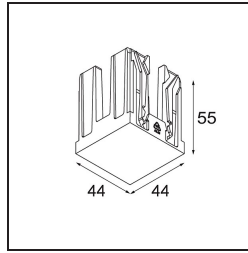

Date \_\_\_\_\_  
 Customer \_\_\_\_\_  
 Project \_\_\_\_\_  
 Type \_\_\_\_\_

*FFD\_Blind Cover Qbini Gold Matt*

**Specifications**

Material	14261046
Lamp Included	No
Number of Light Sources	0
IP Rating	20
Glow wire rating (°C)	960
Indoor/Outdoor	Indoor
Adjustability	Not Applicable
Primary Colour & Primary Finish	Gold, Matt
Gross weight (g)	132.0