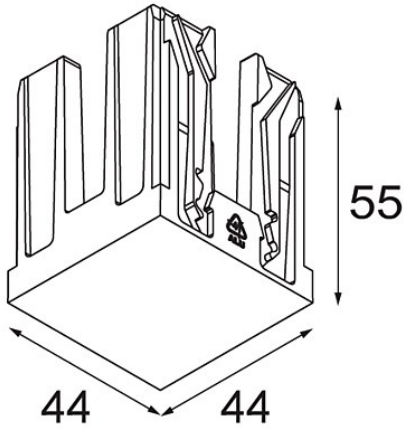

Date \_\_\_\_\_  
 Customer \_\_\_\_\_  
 Project \_\_\_\_\_  
 Type \_\_\_\_\_

*FFD\_Blind Cover Qbini Gold Matt*

**Specifications**

Material	14261046
Lamp Included	No
Number of Light Sources	0
IP Rating	20
Glow wire rating (°C)	960
Indoor/Outdoor	Indoor
Adjustability	Not Applicable
Primary Colour & Primary Finish	Gold, Matt
Gross weight (g)	132.0