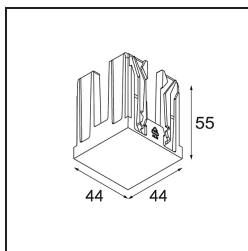

Date _____
Customer _____
Project _____
Type _____

Blind Cover Qbini White Structure

Specifications

Material	14261009
Lamp Included	No
Number of Light Sources	0
IP Rating	20
Glow wire rating (°C)	960
Indoor/Outdoor	Indoor
Adjustability	Not Applicable
Primary Colour & Primary Finish	White, Structure
Gross weight (g)	132.0