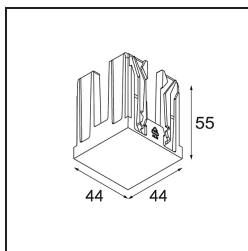

Date \_\_\_\_\_  
Customer \_\_\_\_\_  
Project \_\_\_\_\_  
Type \_\_\_\_\_

*Blind Cover Qbini White Structure*

**Specifications**

Material	14261009
Lamp Included	No
Number of Light Sources	0
IP Rating	20
Glow wire rating (°C)	960
Indoor/Outdoor	Indoor
Adjustability	Not Applicable
Primary Colour & Primary Finish	White, Structure
Gross weight (g)	132.0

Specifications