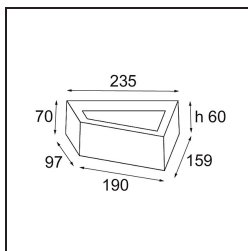

Date
Customer
Project
Type

*FFD\_Bold Wall Up/Down 1x LED 3000K 1-10V/Push-Dim DI White Structure*

Inspired by the works of Escher, designed by Rotterdam-based design Studio Kees, Bold is a statement wall luminaire with indirect light that manipulates perspective to blend in and stand out at the same time. Strong lines, oblique angles, an element of motion and a hidden source of light make Bold a true statement light.

**Specifications**

Material	14251309
Light Source Type	LED
LED Type	BOLD - TCI LED
LED technology	LED PCB
CRI	Min. 90
Colour Temperature	3000K
Lifetime	L80B20 @50,000 Hours
Lamp Included	Yes
Number of Light Sources	1
Binning (SDCM)	3
Light Direction	Up/Down
Input Voltage	230V
Luminaire power (W)	11.0
Electrical Class	I
IP Rating	20
Glow wire rating (°C)	960
Dimming Protocol	1-10V, Push-Dim
Indoor/Outdoor	Indoor
Application	Wall
Mounting	Surface
Adjustability	Not Applicable
Distance to Lighted Object (m)	0,1
Primary Colour & Primary Finish	White, Structure
Gross weight (g)	1625.0
Luminous flux per lamp (lm)	818
Efficacy (lm/W)	74
Glare rating	24