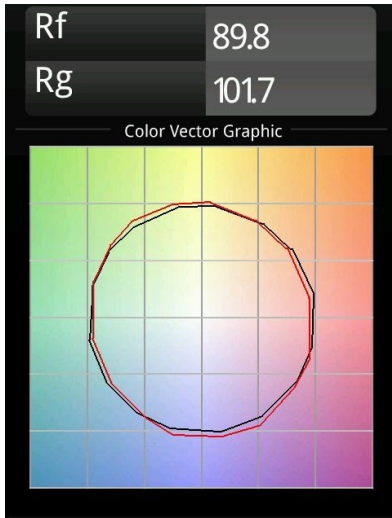

Date
Customer
Project
Type

*FFD\_Bold Wall Up/Down 1x LED 3000K 1-10V/Push-Dim DI White Structure*

Inspired by the works of Escher, designed by Rotterdam-based design Studio Kees, Bold is a statement wall luminaire with indirect light that manipulates perspective to blend in and stand out at the same time. Strong lines, oblique angles, an element of motion and a hidden source of light make Bold a true statement light.

**Specifications**

Material	14251309
Light Source Type	LED
LED Type	BOLD - TCI LED
LED technology	LED PCB
CRI	Min. 90
Colour Temperature	3000K
Lifetime	L80B20 @50,000 Hours
Lamp Included	Yes
Number of Light Sources	1
Binning (SDCM)	3
Light Direction	Up/Down
Input Voltage	230V
Luminaire power (W)	11.0
Electrical Class	I
IP Rating	20
Glow wire rating (°C)	960
Dimming Protocol	1-10V, Push-Dim
Indoor/Outdoor	Indoor
Application	Wall
Mounting	Surface
Adjustability	Not Applicable
Distance to Lighted Object (m)	0,1
Primary Colour & Primary Finish	White, Structure
Gross weight (g)	1625.0
Luminous flux per lamp (lm)	818
Efficacy (lm/W)	74
Glare rating	24

**TM30 & CRI diagram**

**Light distribution & beam diagram**