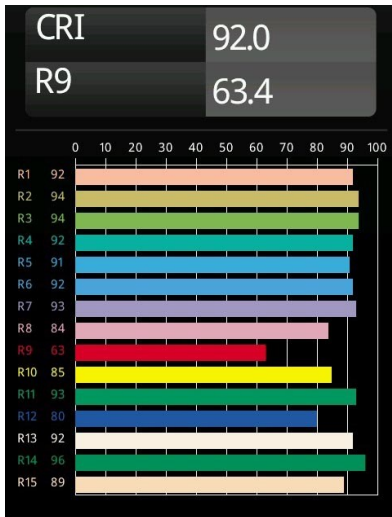

Date
Customer
Project
Type

*FFD\_Bold Wall Up/Down 1x LED 3000K 1-10V/Push-Dim DI White Structure*

Inspired by the works of Escher, designed by Rotterdam-based design Studio Kees, Bold is a statement wall luminaire with indirect light that manipulates perspective to blend in and stand out at the same time. Strong lines, oblique angles, an element of motion and a hidden source of light make Bold a true statement light.

**Specifications**

Material	14251309
Light Source Type	LED
LED Type	BOLD - TCI LED
LED technology	LED PCB
CRI	Min. 90
Colour Temperature	3000K
Lifetime	L80B20 @50,000 Hours
Lamp Included	Yes
Number of Light Sources	1
Binning (SDCM)	3
Light Direction	Up/Down
Input Voltage	230V
Luminaire power (W)	11.0
Electrical Class	I
IP Rating	20
Glow wire rating (°C)	960
Dimming Protocol	1-10V, Push-Dim
Indoor/Outdoor	Indoor
Application	Wall
Mounting	Surface
Adjustability	Not Applicable
Distance to Lighted Object (m)	0,1
Primary Colour & Primary Finish	White, Structure
Gross weight (g)	1625.0
Luminous flux per lamp (lm)	818
Efficacy (lm/W)	74
Glare rating	24

**TM30 & CRI diagram**

**Light distribution & beam diagram**