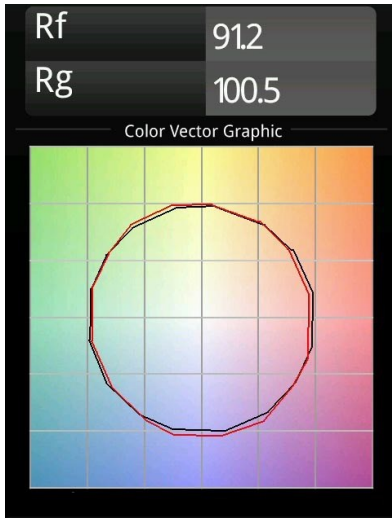

Date
Customer
Project
Type

*FFD\_Bold Wall Up/Down 1x LED 2700K 1-10V/Push-Dim DI White Structure*

Inspired by the works of Escher, designed by Rotterdam-based design Studio Kees, Bold is a statement wall luminaire with indirect light that manipulates perspective to blend in and stand out at the same time. Strong lines, oblique angles, an element of motion and a hidden source of light make Bold a true statement light.

**Specifications**

Material	14251109
Light Source Type	LED
LED Type	BOLD - TCI LED
LED technology	LED PCB
CRI	Min. 90
Colour Temperature	2700K
Lifetime	L80B20 @50,000 Hours
Lamp Included	Yes
Number of Light Sources	1
Binning (SDCM)	3
Light Direction	Up/Down
Input Voltage	230V
Luminaire power (W)	11.0
Electrical Class	I
IP Rating	20
Glow wire rating (°C)	960
Dimming Protocol	1-10V, Push-Dim
Indoor/Outdoor	Indoor
Application	Wall
Mounting	Surface
Adjustability	Not Applicable
Distance to Lighted Object (m)	0,1
Primary Colour & Primary Finish	White, Structure
Gross weight (g)	1625.0
Luminous flux per lamp (lm)	745
Efficacy (lm/W)	67
Glare rating	23

**TM30 & CRI diagram**

**Light distribution & beam diagram**