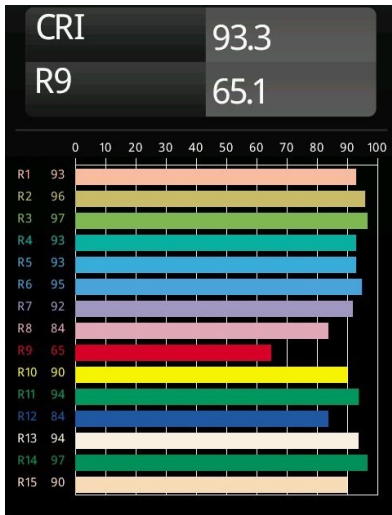

Date
Customer
Project
Type

*FFD\_Bold Wall Up/Down 1x LED 2700K 1-10V/Push-Dim DI White Structure*

Inspired by the works of Escher, designed by Rotterdam-based design Studio Kees, Bold is a statement wall luminaire with indirect light that manipulates perspective to blend in and stand out at the same time. Strong lines, oblique angles, an element of motion and a hidden source of light make Bold a true statement light.

**Specifications**

Material	14251109
Light Source Type	LED
LED Type	BOLD - TCI LED
LED technology	LED PCB
CRI	Min. 90
Colour Temperature	2700K
Lifetime	L80B20 @50,000 Hours
Lamp Included	Yes
Number of Light Sources	1
Binning (SDCM)	3
Light Direction	Up/Down
Input Voltage	230V
Luminaire power (W)	11.0
Electrical Class	I
IP Rating	20
Glow wire rating (°C)	960
Dimming Protocol	1-10V, Push-Dim
Indoor/Outdoor	Indoor
Application	Wall
Mounting	Surface
Adjustability	Not Applicable
Distance to Lighted Object (m)	0,1
Primary Colour & Primary Finish	White, Structure
Gross weight (g)	1625.0
Luminous flux per lamp (lm)	745
Efficacy (lm/W)	67
Glare rating	23

**TM30 & CRI diagram**

**Light distribution & beam diagram**