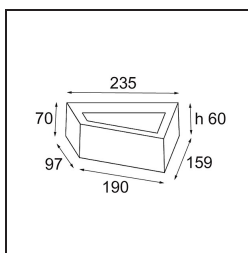

Date
Customer
Project
Type

FFD_Bold Wall Up/Down 1x LED 2700K 1-10V/Push-Dim DI White Structure

Inspired by the works of Escher, designed by Rotterdam-based design Studio Kees, Bold is a statement wall luminaire with indirect light that manipulates perspective to blend in and stand out at the same time. Strong lines, oblique angles, an element of motion and a hidden source of light make Bold a true statement light.

Specifications

Material	14251109
Light Source Type	LED
LED Type	BOLD - TCI LED
LED technology	LED PCB
CRI	Min. 90
Colour Temperature	2700K
Lifetime	L80B20 @50,000 Hours
Lamp Included	Yes
Number of Light Sources	1
Binning (SDCM)	3
Light Direction	Up/Down
Input Voltage	230V
Luminaire power (W)	11.0
Electrical Class	I
IP Rating	20
Glow wire rating (°C)	960
Dimming Protocol	1-10V, Push-Dim
Indoor/Outdoor	Indoor
Application	Wall
Mounting	Surface
Adjustability	Not Applicable
Distance to Lighted Object (m)	0,1
Primary Colour & Primary Finish	White, Structure
Gross weight (g)	1625.0
Luminous flux per lamp (lm)	745
Efficacy (lm/W)	67
Glare rating	23