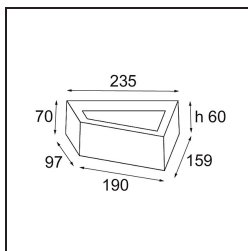

Date
Customer
Project
Type

*FFD\_Bold Wall Up/Down 1x LED 2700K 1-10V/Push-Dim DI White Structure*

Inspired by the works of Escher, designed by Rotterdam-based design Studio Kees, Bold is a statement wall luminaire with indirect light that manipulates perspective to blend in and stand out at the same time. Strong lines, oblique angles, an element of motion and a hidden source of light make Bold a true statement light.

**Specifications**

Material	14251109
Light Source Type	LED
LED Type	BOLD - TCI LED
LED technology	LED PCB
CRI	Min. 90
Colour Temperature	2700K
Lifetime	L80B20 @50,000 Hours
Lamp Included	Yes
Number of Light Sources	1
Binning (SDCM)	3
Light Direction	Up/Down
Input Voltage	230V
Luminaire power (W)	11.0
Electrical Class	I
IP Rating	20
Glow wire rating (°C)	960
Dimming Protocol	1-10V, Push-Dim
Indoor/Outdoor	Indoor
Application	Wall
Mounting	Surface
Adjustability	Not Applicable
Distance to Lighted Object (m)	0,1
Primary Colour & Primary Finish	White, Structure
Gross weight (g)	1625.0
Luminous flux per lamp (lm)	745
Efficacy (lm/W)	67
Glare rating	23