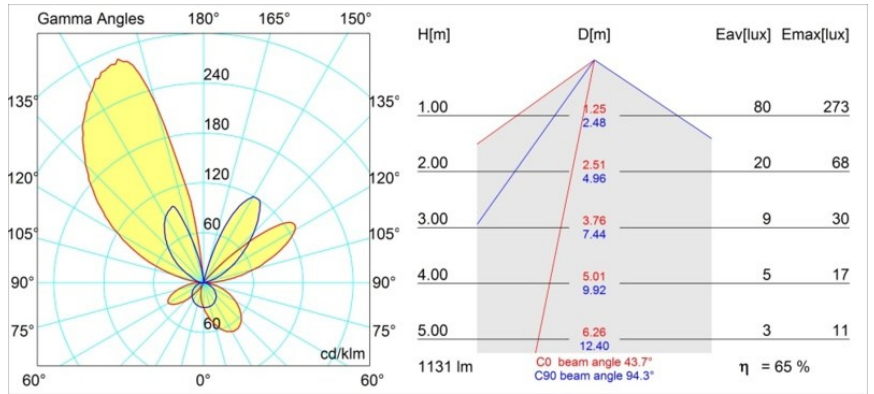

Light distribution & beam diagram