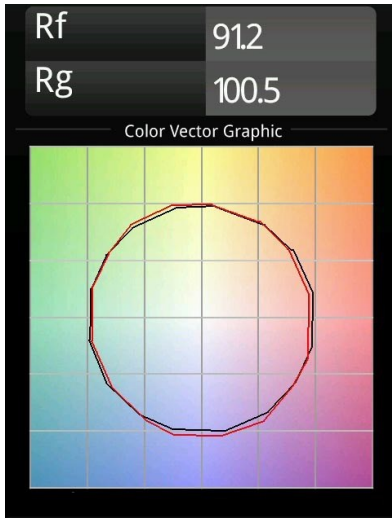

TM30 & CRI diagram