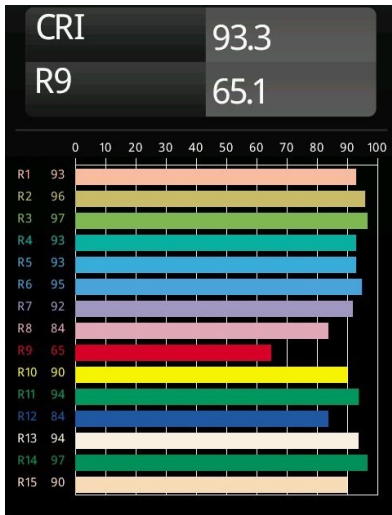

Date
Customer
Project
Type

FFD_Bold Wall Up/Down 1x LED 2700K 1-10V/Push-Dim DI White Structure

Inspired by the works of Escher, designed by Rotterdam-based design Studio Kees, Bold is a statement wall luminaire with indirect light that manipulates perspective to blend in and stand out at the same time. Strong lines, oblique angles, an element of motion and a hidden source of light make Bold a true statement light.

Specifications

Material	14251109
Light Source Type	LED
LED Type	BOLD - TCI LED
LED technology	LED PCB
CRI	Min. 90
Colour Temperature	2700K
Lifetime	L80B20 @50,000 Hours
Lamp Included	Yes
Number of Light Sources	1
Binning (SDCM)	3
Light Direction	Up/Down
Input Voltage	230V
Luminaire power (W)	11.0
Electrical Class	I
IP Rating	20
Glow wire rating (°C)	960
Dimming Protocol	1-10V, Push-Dim
Indoor/Outdoor	Indoor
Application	Wall
Mounting	Surface
Adjustability	Not Applicable
Distance to Lighted Object (m)	0,1
Primary Colour & Primary Finish	White, Structure
Gross weight (g)	1625.0
Luminous flux per lamp (lm)	745
Efficacy (lm/W)	67
Glare rating	23

TM30 & CRI diagram

Light distribution & beam diagram

Diagrams