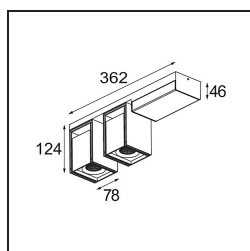

Specifications

Material	14249167
Light Source Type	LED
LED Type	BRIDGELUX WARMDIM 12W
LED technology	LED COB
CRI	Min. 95
Colour Temperature	1800-3000K (Warm Dim)
Lifetime	L80B10 @50,000 Hours
Lamp Included	Yes
Number of Light Sources	2
Binning (SDCM)	3
Light Direction	Down
Optic	Reflector
Measured beam angle (°)	40.9
Input Voltage	230V
Luminaire power (W)	27.0
Electrical Class	I
IP Rating	20
Glow wire rating (°C)	960
Dimming Protocol	Trailing Edge
Indoor/Outdoor	Indoor
Application	Ceiling, Wall
Mounting	Surface
Adjustability	H 360° V -90°/+90°
Distance to Lighted Object (m)	0,1
Primary Colour & Primary Finish	Black, Structure
Secondary Colour & Secondary Finish	Bronze, Brushed Anodised
Gross weight (g)	2223.0
Luminous flux per lamp (lm)	810
Efficacy (lm/W)	60
Glare rating	19