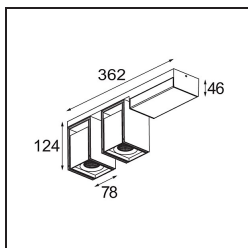

### Specifications

Material	14249156
Light Source Type	LED
LED Type	BRIDGELUX WARMDIM 12W
LED technology	LED COB
CRI	Min. 95
Colour Temperature	1800-3000K (Warm Dim)
Lifetime	L80B10 @50,000 Hours
Lamp Included	Yes
Number of Light Sources	2
Binning (SDCM)	3
Light Direction	Down
Optic	Reflector
Measured beam angle (°)	40.9
Input Voltage	230V
Luminaire power (W)	27.0
Electrical Class	I
IP Rating	20
Glow wire rating (°C)	960
Dimming Protocol	Trailing Edge
Indoor/Outdoor	Indoor
Application	Ceiling, Wall
Mounting	Surface
Adjustability	H 360° V -90°/+90°
Distance to Lighted Object (m)	0,1
Primary Colour & Primary Finish	Black, Structure
Secondary Colour & Secondary Finish	Black, Structure
Gross weight (g)	2223.0
Luminous flux per lamp (lm)	810
Efficacy (lm/W)	60
Glare rating	19