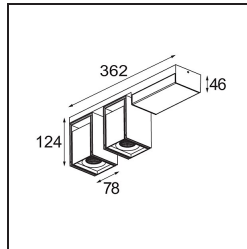

Specifications

Material	14249067
Light Source Type	LED
LED Type	BRIDGELUX WARMDIM 12W
LED technology	LED COB
CRI	Min. 95
Colour Temperature	1800-3000K (Warm Dim)
Lifetime	L80B10 @50,000 Hours
Lamp Included	Yes
Number of Light Sources	2
Binning (SDCM)	3
Light Direction	Down
Optic	Reflector
Measured beam angle (°)	26.0
Input Voltage	230V
Luminaire power (W)	27.0
Electrical Class	I
IP Rating	20
Glow wire rating (°C)	960
Dimming Protocol	Trailing Edge
Indoor/Outdoor	Indoor
Application	Ceiling, Wall
Mounting	Surface
Adjustability	H 360° V -90°/+90°
Distance to Lighted Object (m)	0,1
Primary Colour & Primary Finish	Black, Structure
Secondary Colour & Secondary Finish	Bronze, Brushed Anodised
Gross weight (g)	2223.0
Luminous flux per lamp (lm)	817
Efficacy (lm/W)	60
Glare rating	19