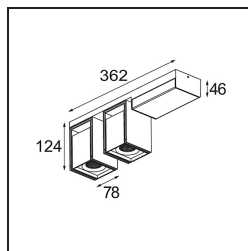

### Specifications

Material	14248109
Light Source Type	LED
LED Type	BRIDGELUX VERO13
LED technology	LED COB
CRI	Min. 90
Colour Temperature	3000K
Lifetime	L80B20 @50,000 Hours
Lamp Included	Yes
Number of Light Sources	2
Binning (SDCM)	3
Light Direction	Down
Optic	Reflector
Measured beam angle (°)	38.6
Input Voltage	230V
Luminaire power (W)	25.7
Electrical Class	I
IP Rating	20
Glow wire rating (°C)	960
Dimming Protocol	Trailing Edge
Indoor/Outdoor	Indoor
Application	Ceiling, Wall
Mounting	Surface
Adjustability	H 360° V -90°/+90°
Distance to Lighted Object (m)	0,1
Primary Colour & Primary Finish	White, Structure
Secondary Colour & Secondary Finish	White, Structure
Gross weight (g)	2261.0
Luminous flux per lamp (lm)	884
Efficacy (lm/W)	68
Glare rating	20