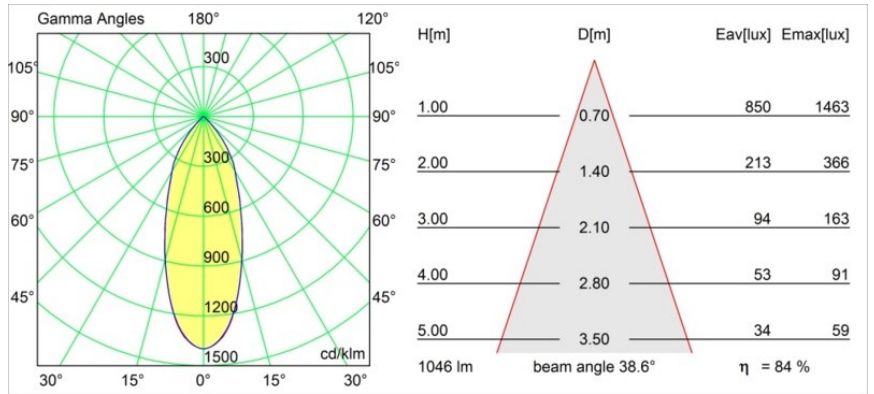

Light distribution & beam diagram