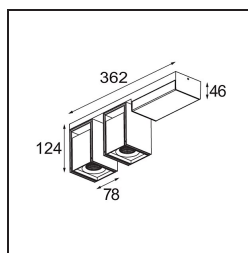

Specifications

Material	14247009
Light Source Type	LED
LED Type	BRIDGELUX VERO13
LED technology	LED COB
CRI	Min. 90
Colour Temperature	3000K
Lifetime	L80B20 @50,000 Hours
Lamp Included	Yes
Number of Light Sources	2
Binning (SDCM)	3
Light Direction	Down
Optic	Reflector
Measured beam angle (°)	22.9
Input Voltage	230V
Luminaire power (W)	25.7
Electrical Class	I
IP Rating	20
Glow wire rating (°C)	960
Dimming Protocol	1-10V, Push-Dim
Indoor/Outdoor	Indoor
Application	Ceiling, Wall
Mounting	Surface
Adjustability	H 360° V -90°/+90°
Distance to Lighted Object (m)	0,1
Primary Colour & Primary Finish	White, Structure
Secondary Colour & Secondary Finish	White, Structure
Gross weight (g)	2300.0
Luminous flux per lamp (lm)	900
Efficacy (lm/W)	70
Glare rating	22