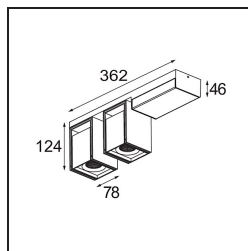

Specifications

Material	14246109
Light Source Type	LED
LED Type	BRIDGELUX VERO13
LED technology	LED COB
CRI	Min. 90
Colour Temperature	2700K
Lifetime	L80B20 @50,000 Hours
Lamp Included	Yes
Number of Light Sources	2
Binning (SDCM)	3
Light Direction	Down
Optic	Reflector
Measured beam angle (°)	38.6
Input Voltage	230V
Luminaire power (W)	25.7
Electrical Class	I
IP Rating	20
Glow wire rating (°C)	960
Dimming Protocol	Trailing Edge
Indoor/Outdoor	Indoor
Application	Ceiling, Wall
Mounting	Surface
Adjustability	H 360° V -90°/+90°
Distance to Lighted Object (m)	0,1
Primary Colour & Primary Finish	White, Structure
Secondary Colour & Secondary Finish	White, Structure
Gross weight (g)	2261.0
Luminous flux per lamp (lm)	900
Efficacy (lm/W)	70
Glare rating	21