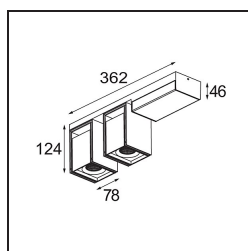

Specifications

Material	14247167
Light Source Type	LED
LED Type	BRIDGELUX VERO13
LED technology	LED COB
CRI	Min. 90
Colour Temperature	3000K
Lifetime	L80B20 @50,000 Hours
Lamp Included	Yes
Number of Light Sources	2
Binning (SDCM)	3
Light Direction	Down
Optic	Reflector
Measured beam angle (°)	38.6
Input Voltage	230V
Luminaire power (W)	25.7
Electrical Class	I
IP Rating	20
Glow wire rating (°C)	960
Dimming Protocol	1-10V, Push-Dim
Indoor/Outdoor	Indoor
Application	Ceiling, Wall
Mounting	Surface
Adjustability	H 360° V -90°/+90°
Distance to Lighted Object (m)	0,1
Primary Colour & Primary Finish	Black, Structure
Secondary Colour & Secondary Finish	Bronze, Brushed Anodised
Gross weight (g)	2300.0
Luminous flux per lamp (lm)	765
Efficacy (lm/W)	58
Glare rating	20