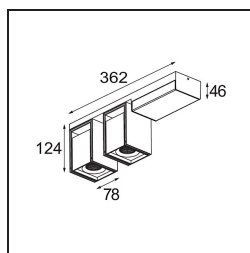

Date
Customer
Project
Type

Rektor Surface Adjustable 78x78 2x LED 3000K Flood 1-10V/Push-Dim DI Black Structure - Black Structure

Specifications

Material	14247156
Light Source Type	LED
LED Type	BRIDGELUX VERO13
LED technology	LED COB
CRI	Min. 90
Colour Temperature	3000K
Lifetime	L80B20 @50,000 Hours
Lamp Included	Yes
Number of Light Sources	2
Binning (SDCM)	3
Light Direction	Down
Optic	Reflector
Measured beam angle (°)	38.6
Input Voltage	230V
Luminaire power (W)	25.7
Electrical Class	I
IP Rating	20
Glow wire rating (°C)	960
Dimming Protocol	1-10V, Push-Dim
Indoor/Outdoor	Indoor
Application	Ceiling, Wall
Mounting	Surface
Adjustability	H 360° V -90°/+90°
Distance to Lighted Object (m)	0,1
Primary Colour & Primary Finish	Black, Structure
Secondary Colour & Secondary Finish	Black, Structure
Gross weight (g)	2300.0
Luminous flux per lamp (lm)	765
Efficacy (lm/W)	58
Glare rating	20