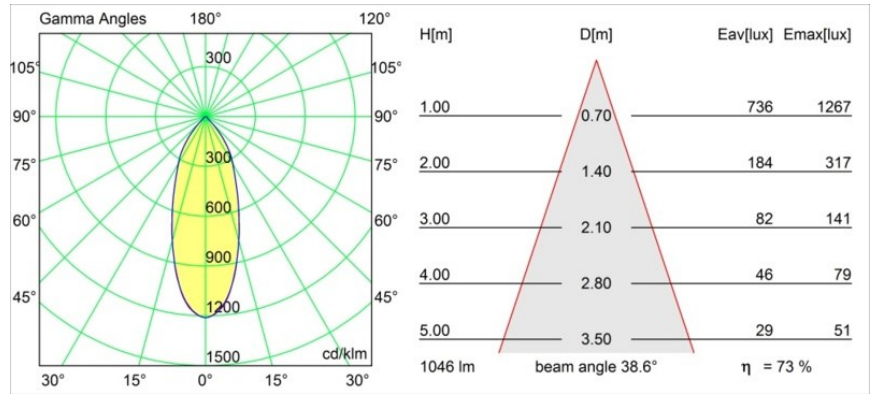

Light distribution & beam diagram