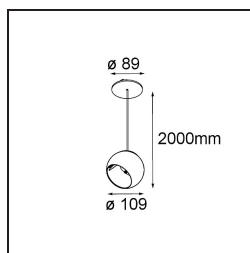

Date
Customer
Project
Type

Marbul Suspended Adjustable 109 1x LED 3000K DE White Structure

Specifications

Material	14237309
Light Source Type	LED
LED Type	CREE 1507
LED technology	LED COB
CRI	Min. 90
Colour Temperature	3000K
Lifetime	L80B20 @50,000 Hours
Lamp Included	Yes
Number of Light Sources	1
CIE flux code	100 100 100 100 88
Binning (SDCM)	2
Light Direction	Down
Optic	Reflector
Input Voltage	Constant Current Driver Required
Electrical Class	III
IP Rating	20
Glow wire rating (°C)	960
Indoor/Outdoor	Indoor
Application	Ceiling
Mounting	Suspended
Cut-out size (mm)	ø54
Mounting depth (mm)	35.0
Adjustability	H 360° V 45°
Distance to Lighted Object (m)	0,1
Primary Colour & Primary Finish	White, Structure
Gross weight (g)	949.0
Drive current (mA)	350 500
Min. forward voltage (Vf)	15,3 15,8
Max. forward voltage (Vf)	19,3 19,8
Connected load (W)	6,0 8,9
Luminous flux per lamp (lm)	718 964
Efficacy (lm/W)	120 108
Glare rating	14 15

Remark	<ul style="list-style-type: none">• Magnetic reflector not included• Longer suspension cable on request (standard length is 2 meter)• This is not a complete product. Magnetic reflector required.• This is not a complete product. Magnetic reflector required.
--------	---