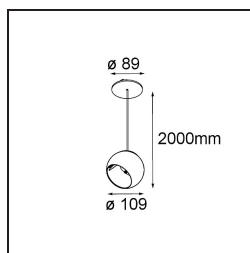

| |
|----------|
| Date |
| Customer |
| Project |
| Type |

Marbul Suspended Adjustable 109 1x LED 2700K DE White Structure

Specifications

| | |
|---------------------------------|----------------------------------|
| Material | 14237009 |
| Light Source Type | LED |
| LED Type | CREE 1507 |
| LED technology | LED COB |
| CRI | Min. 90 |
| Colour Temperature | 2700K |
| Lifetime | L80B20 @50,000 Hours |
| Lamp Included | Yes |
| Number of Light Sources | 1 |
| CIE flux code | 100 100 100 100 88 |
| Binning (SDCM) | 2 |
| Light Direction | Down |
| Optic | Reflector |
| Input Voltage | Constant Current Driver Required |
| Electrical Class | III |
| IP Rating | 20 |
| Glow wire rating (°C) | 960 |
| Indoor/Outdoor | Indoor |
| Application | Ceiling |
| Mounting | Suspended |
| Cut-out size (mm) | ø54 |
| Mounting depth (mm) | 35.0 |
| Adjustability | H 360° V 45° |
| Distance to Lighted Object (m) | 0,1 |
| Primary Colour & Primary Finish | White, Structure |
| Gross weight (g) | 949.0 |
| Drive current (mA) | 350 500 |
| Min. forward voltage (Vf) | 15,3 15,8 |
| Max. forward voltage (Vf) | 19,3 19,8 |
| Connected load (W) | 6,0 8,9 |
| Luminous flux per lamp (lm) | 634 852 |
| Efficacy (lm/W) | 106 96 |
| Glare rating | 14 15 |

| | |
|--------|--|
| Remark | <ul style="list-style-type: none">• This is not a complete product. Discover the required accessories below.• Magnetic reflector not included• Longer suspension cable on request (standard length is 2 meter)• This is not a complete product. Magnetic reflector required.• This is not a complete product. Magnetic reflector required. |
|--------|--|